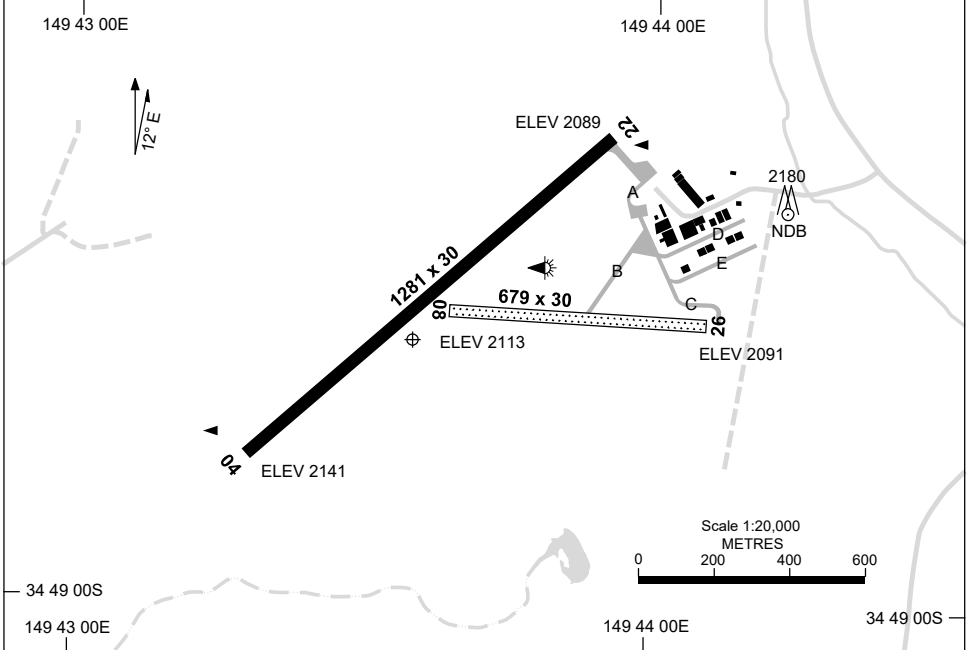

15 JUN 2023

AD ELEV 2141
34 48 37S 149 43 35E

AERODROME CHART
GOULBURN, NSW (YGLB)

AWIS 136.3	FIA ML CEN 121.2 (E) 124.1 (W)	CTAF+AFRU 127.15	PAL+AA 119.6	Bearings are Magnetic Elevations in FEET AMSL
---------------	--------------------------------------	---------------------	-----------------	--

RWY		AERODROME LIGHTING
		TAXIWAY : BLUE EDGE RL : PAL+AA 119.6
04 ⁰³⁵	LIRL	
²¹⁵ 22	LIRL	
08 ⁰⁸⁰	NIL	
²⁶⁰ 26	NIL	

NOTES

- FIA FREQ 121.2 ON GROUND.
- AWIS RQ 1 SEC PULSE TO ACT.

Changes: NOTES.

GLBAD01-175