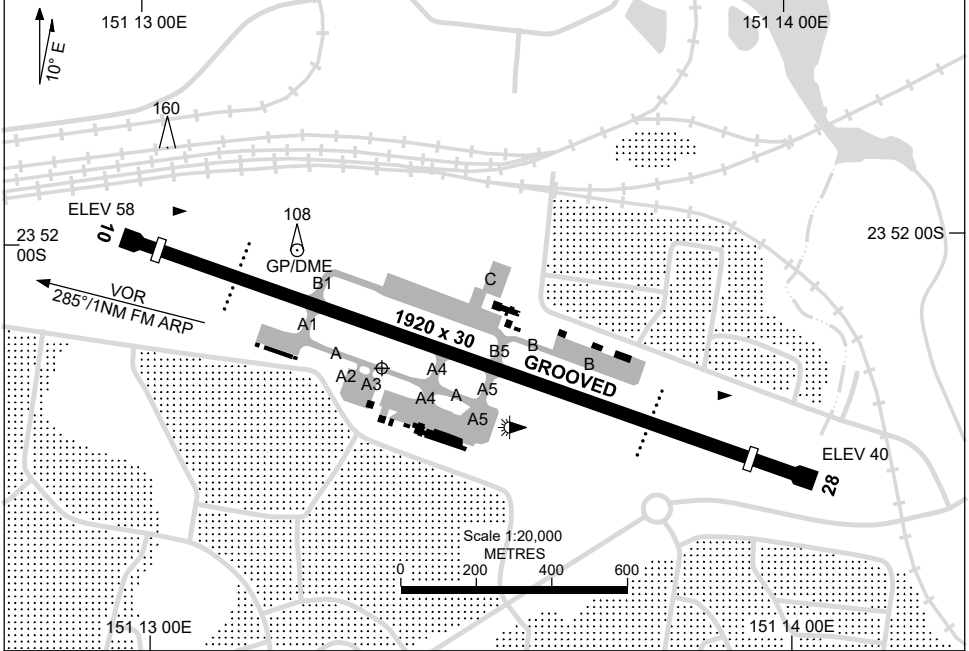

15 JUN 2023

AD ELEV 59
23 52 11S 151 13 22E

AERODROME CHART
GLADSTONE, QLD (YGLA)

AWIS 126.85	FIA BN CEN 119.55	CTAF+AFRU 118.8	AFRU+PAL 118.8	Bearings are Magnetic Elevations in FEET AMSL
----------------	----------------------	--------------------	-------------------	--

	AERODROME LIGHTING
RWY	TAXIWAY : BLUE EDGE RL : AFRU+PAL 118.8 , SDBY (15 SEC)
10 ¹⁰¹ 281 28	PAPI 3.0° 53FT LIRL RTIL PAPI 3.0° 52FT LIRL

NOTES

Changes: NOTES.

GLAAD01-175