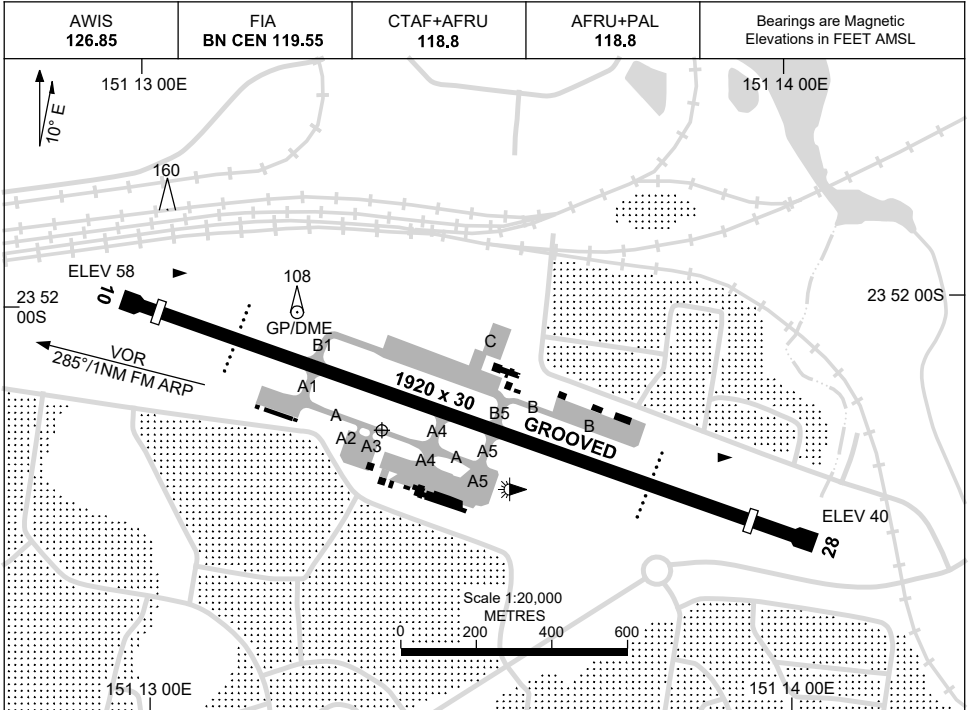

15 JUN 2023

AD ELEV 59
23 52 11S 151 13 22E

AERODROME CHART
GLADSTONE, QLD (YGLA)

	AERODROME LIGHTING
RWY	TAXIWAY : BLUE EDGE RL : AFRU+PAL 118.8 , SDBY (15 SEC)
10 <small>101</small>	PAPI 3.0° 53FT LIRL RTIL
<small>281</small> 28	PAPI 3.0° 52FT LIRL

NOTES

Changes: NOTES.

GLAAD01-175