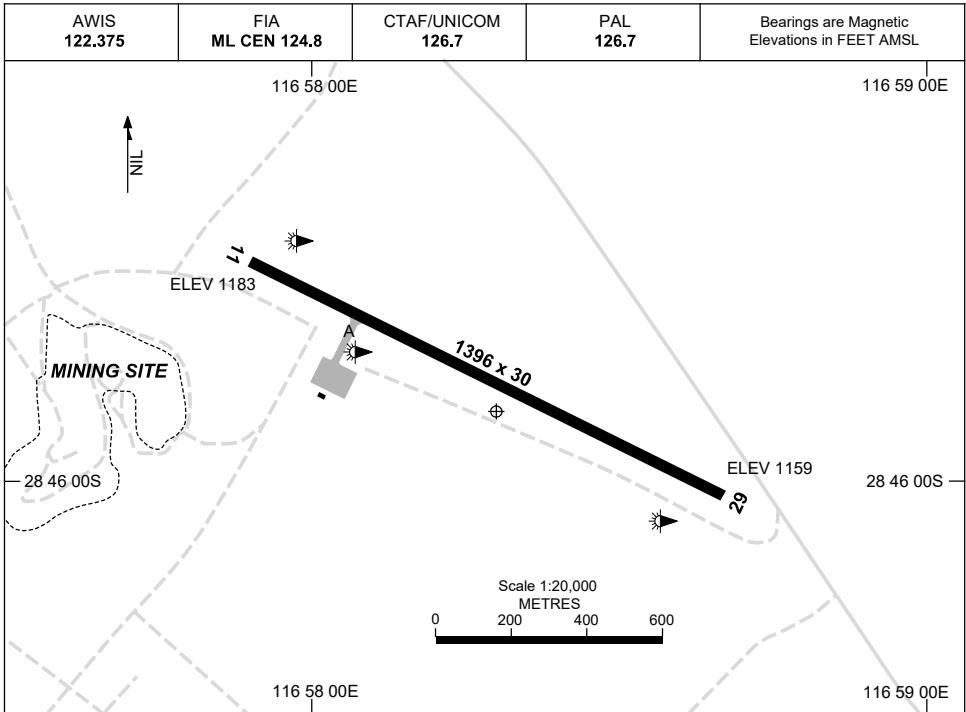

1 DEC 2022

AD ELEV 1183  
28 45 54S 116 58 18E

AERODROME CHART  
**GOLDEN GROVE, WA (YGGE)**

	<b>AERODROME LIGHTING</b>
<b>RWY</b>	TAXIWAY : BLUE EDGE RL : PAL 126.7 , PTBL (60 MIN PN) , SDBY (15 MIN PN. PHONE 0457 761 542)
<b>11</b> <sup>117</sup> <sup>297</sup> <b>29</b>	LIRL LIRL

**NOTES**

1. UNICOM ONLY AVBL FOR SCHEDULED FLIGHTS.
2. AWIS RQ TWO ONE-SECOND PULSES TO ACTIVATE.
3. FIA FREQ 124.8 AVBL IN CIRCUIT AREA.

Changes: NOTES.

GGEAD01-173