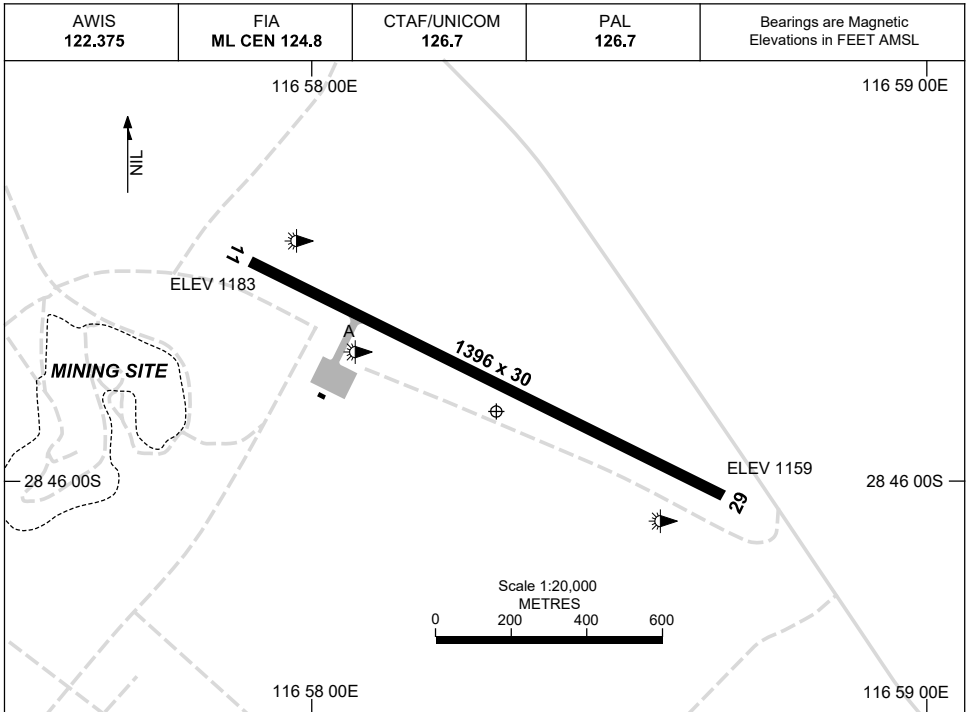

1 DEC 2022

AD ELEV 1183
28 45 54S 116 58 18E

AERODROME CHART
GOLDEN GROVE, WA (YGGE)

	AERODROME LIGHTING
RWY	TAXIWAY : BLUE EDGE RL : PAL 126.7 , PTBL (60 MIN PN) , SDBY (15 MIN PN. PHONE 0457 761 542)
11 ¹¹⁷ ²⁹⁷ 29	LIRL LIRL

NOTES

1. UNICOM ONLY AVBL FOR SCHEDULED FLIGHTS.
2. AWIS RQ TWO ONE-SECOND PULSES TO ACTIVATE.
3. FIA FREQ 124.8 AVBL IN CIRCUIT AREA.

Changes: NOTES.

GGEAD01-173