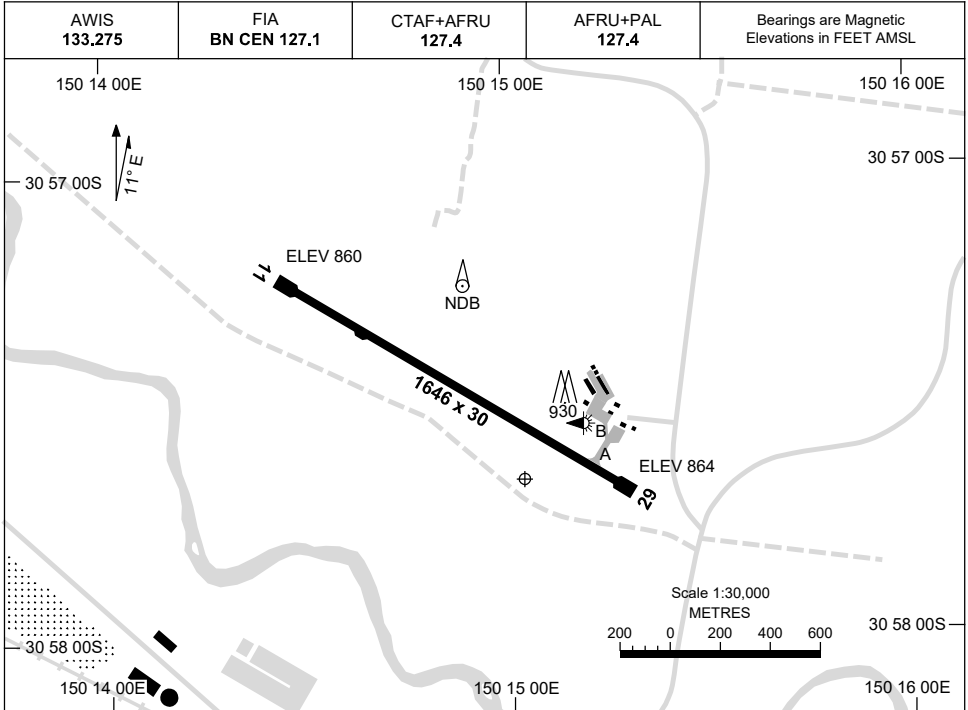

13 JUN 2024

AD ELEV 864
30 57 40S 150 15 02E

AERODROME CHART
GUNNEDAH, NSW (YGDH)

	AERODROME LIGHTING
RWY	TAXIWAY : GREEN CL, BLUE EDGE RL : AFRU+PAL 127.4
11 ¹¹² 292 29	LIRL LIRL

NOTES

1. AWIS RQ ONE-SECOND PULSE TO ACTIVATE.