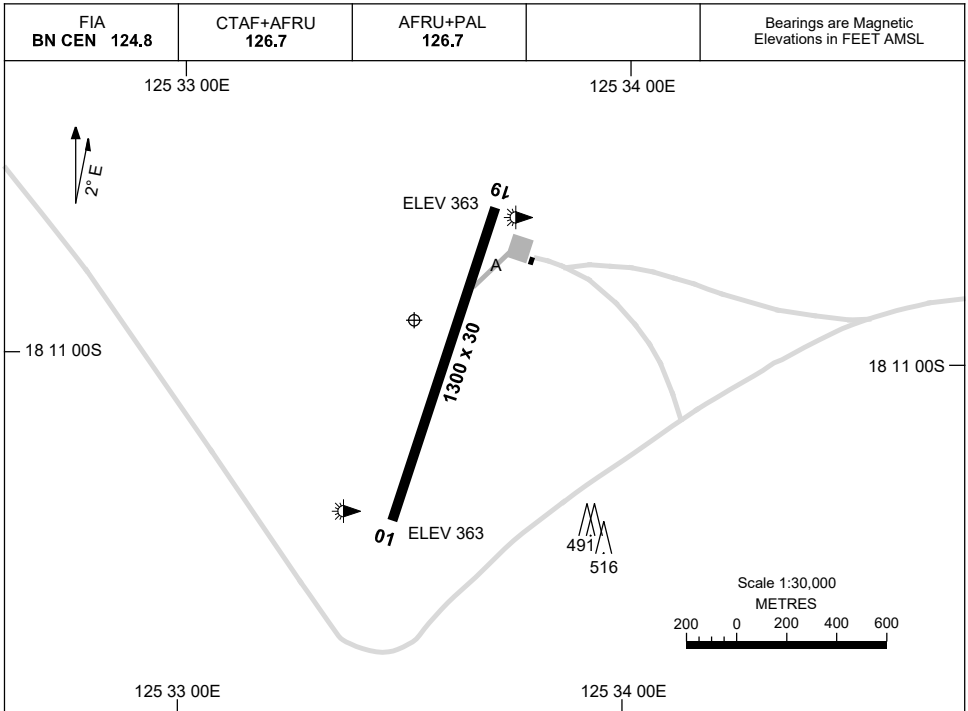

13 JUN 2024

AD ELEV 368
18 10 55S 125 33 31E

AERODROME CHART
FITZROY CROSSING, WA (YFTZ)

	AERODROME LIGHTING
RWY	RL : AFRU+PAL 126.7, PTBL IN EMERG
01 <small>015</small>	LIRL
<small>195</small> 19	LIRL

NOTES