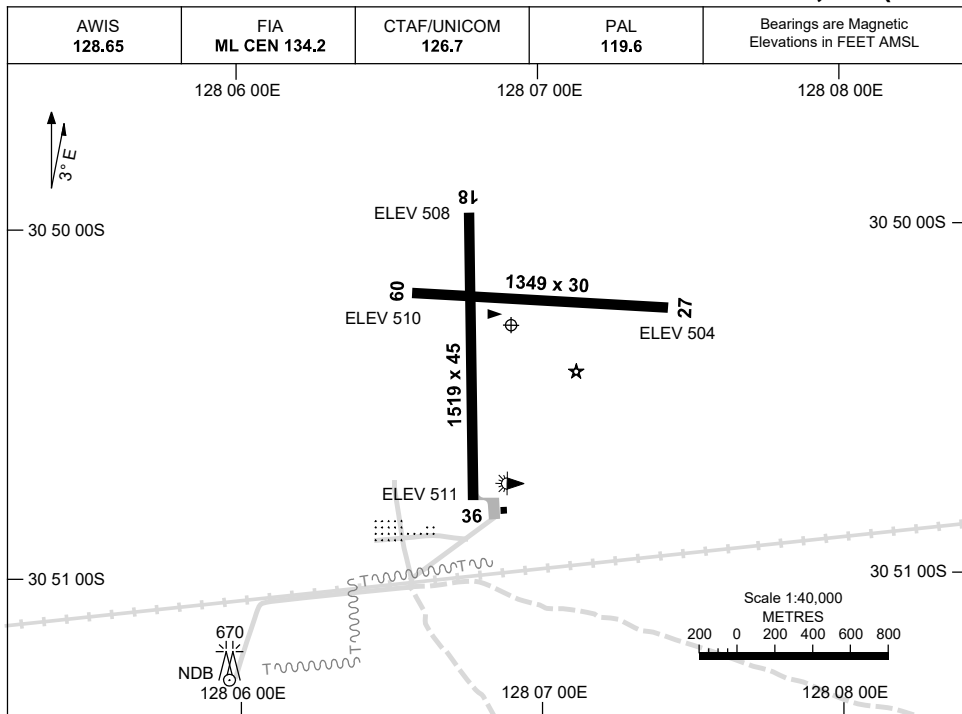

30 NOV 2023

AD ELEV 511
30 50 17S 128 06 54E

AERODROME CHART
FORREST, WA (YFRT)

	AERODROME LIGHTING
RWY	ABN : FLG W 10 SEC MAN O/R TAXIWAY : BLUE EDGE RL : PAL 119.6 , SDBY (15 SEC)
18 ¹⁷⁶	LIRL
³⁵⁶ 36	LIRL
09 ⁰⁹⁰	PTBL
²⁷⁰ 27	PTBL

NOTES

1. AWIS REQUIRES 1 SEC TX TO ACTIVATE.
2. FIA FREQ 134.2 AVBL 11,000FT.
3. RWY 09/27 PTBL LIGHTING IS FOR EMERG ONLY. 90 MIN PN.

Changes: THR ELEV.

FRTAD01-177