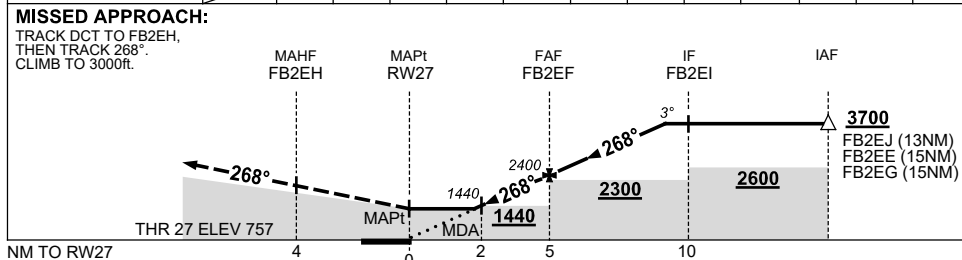

USE QNH

RNP RWY 27
FORBES, NSW (YFBS)

21 MAR 2024

NM TO NEXT WPT	RWY27	1.8	2	3	4	FB2EF	1	2	3	4	4.1		
ALT (3° APCH PATH)		1390	1440	1760	2080	2400	2720	3040	3350	3670	3700		

CATEGORY	A	B	C	D
LNAV	1390 (630-3.6)		NOT APPLICABLE	
CIRCLING	1520 (760-2.4)			
ALTERNATE	(1260-4.4)			

- NOTES**
- MAX IAS:
FB2EJ : 170KT
 - AWIS (PHONE)
02 9353 6420

Changes: RIGHT INITIAL, NEW WPT, WPT NAMING CONVENTION, SPEED RESTRICTION, Editorial.

FBSGN02-178