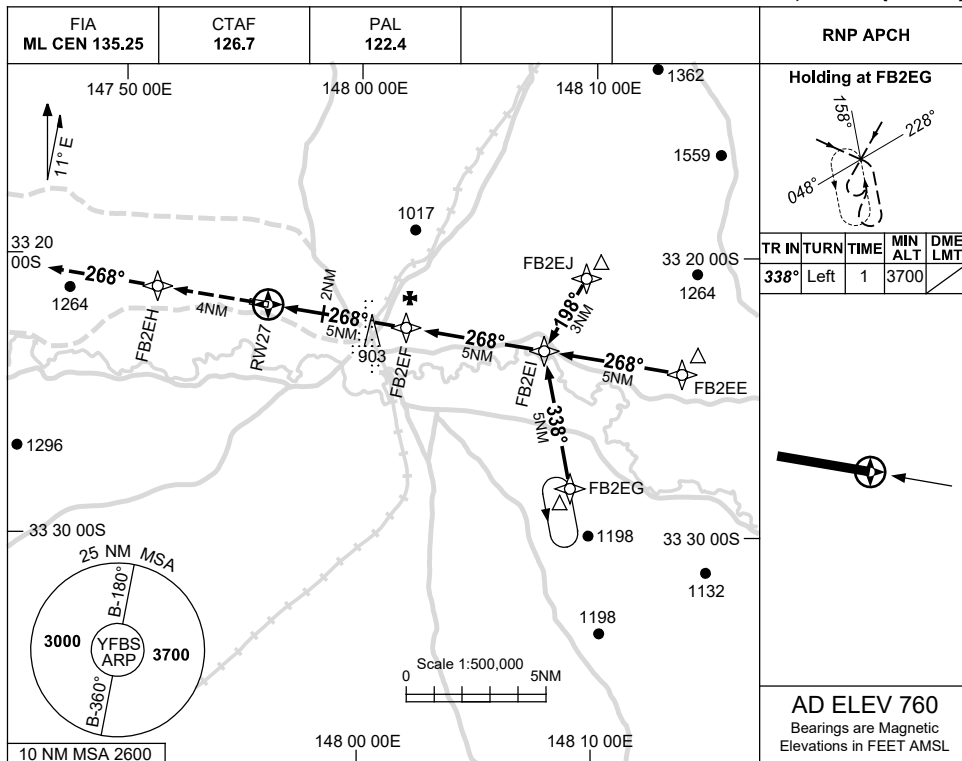

USE QNH

RNP RWY 27
FORBES, NSW (YFBS)

21 MAR 2024

NM TO NEXT WPT	RWY27	1.8	2	3	4	FB2EF	1	2	3	4	4.1		
ALT (3° APCH PATH)		1390	1440	1760	2080	2400	2720	3040	3350	3670	3700		

CATEGORY	A	B	C	D
LNAV	1390 (630-3.6)		NOT APPLICABLE	
CIRCLING	1520 (760-2.4)			
ALTERNATE	(1260-4.4)			

- NOTES**
- MAX IAS:
FB2EJ : 170KT
 - AWIS (PHONE)
02 9353 6420

Changes: RIGHT INITIAL, NEW WPT, WPT NAMING CONVENTION, SPEED RESTRICTION, Editorial.

FBSGN02-178