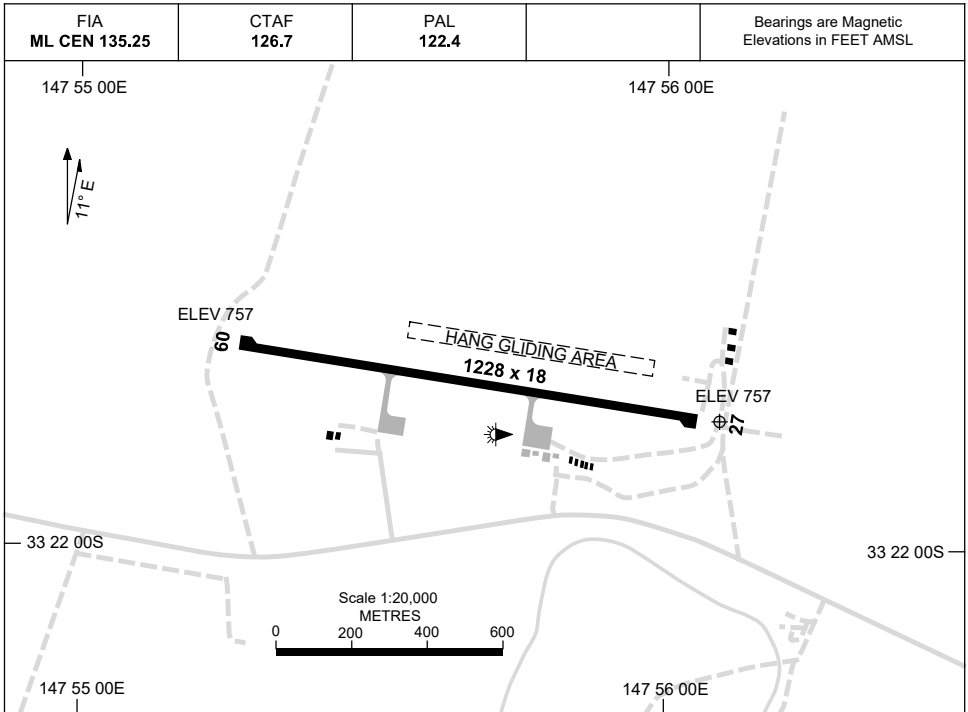

15 JUN 2023

AD ELEV 760
33 21 49S 147 56 06S

AERODROME CHART
FORBES, NSW (YFBS)

AERODROME LIGHTING	
RWY	TAXIWAY : BLUE EDGE RL : PILOT ACTIVATED 122.4 (10 SEC)
09 <small>088</small>	LIRL
<small>268</small> 27	LIRL

NOTES

1. AWIS (PHONE) 02 9353 6420
2. FIA FREQ 135.25 AVBL CIRCUIT AREA.

Changes: NOTES.

FBSAD01-175