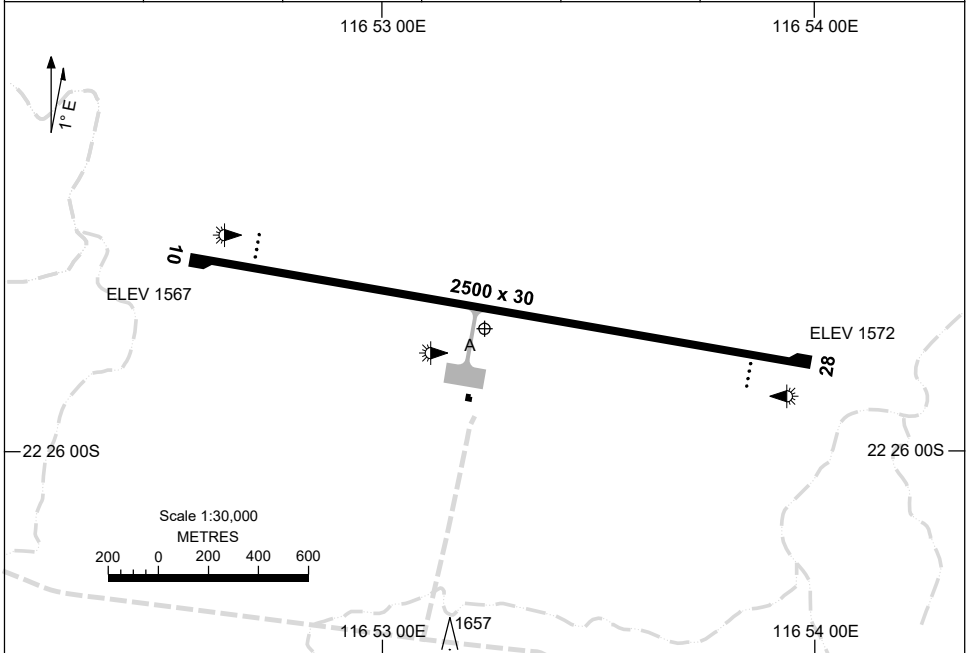

15 JUN 2023

AD ELEV 1576
22 25 44S 116 53 14E

AERODROME CHART
ELIWANA, WA (YEW)

AWIS 122.275	FIA ML CEN 125.7	CTAF+AFRU 126.7	PAL+AA 119.6	UNICOM 126.7	Bearings are Magnetic Elevations in FEET AMSL
-----------------	---------------------	--------------------	-----------------	-----------------	--

	AERODROME LIGHTING	
RWY	TAXIWAY : BLUE EDGE RL : PAL+AA 119.6 , SDBY (10 SEC)	
10 <small>099</small>	PAPI 3.0° 53FT LIRL	
<small>279</small> 28	PAPI 3.0° 53FT LIRL	

NOTES

1. AWIS REQUIRES THREE ONE-SECOND PULSE TO ACTIVATE.
2. AFRU UNIT AT YBGD. NOT HEARD ON GROUND YEWA.