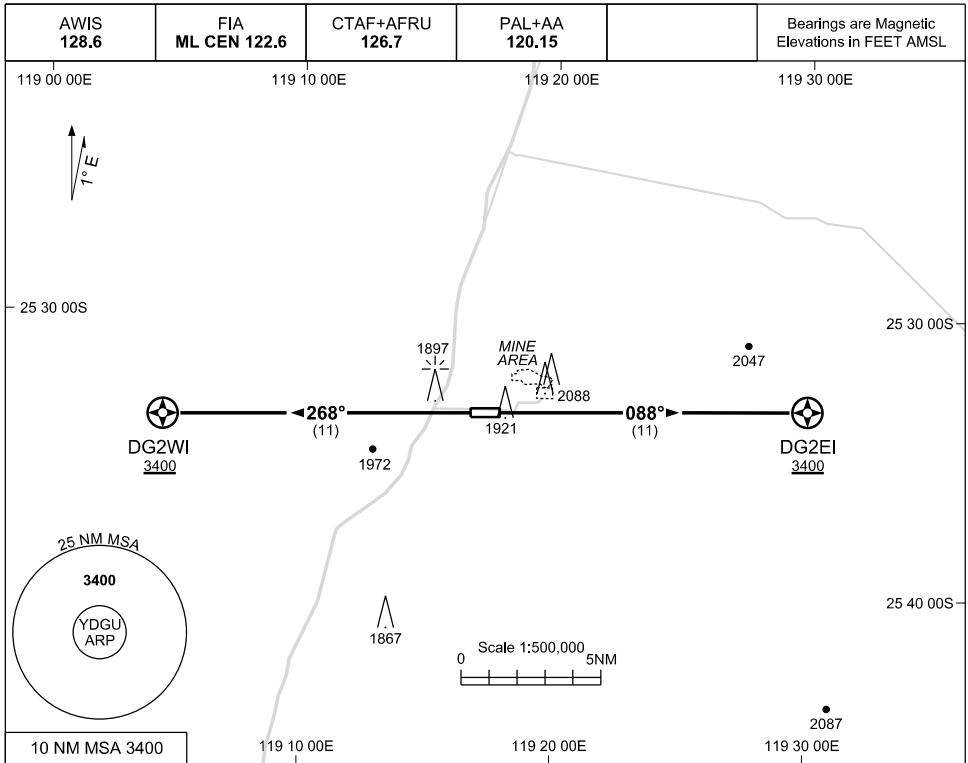

STANDARD INSTRUMENT DEPARTURE (SID)
 DEGRUSSA ONE DEPARTURE (RNAV) - RWY 09 & 27
DEGRUSSA, WA (YDGU)

7 SEP 2023

DEGRUSSA ONE DEPARTURE (RNAV)

RWY 27

- GRAD 3.3%
- Track 268° to DG2WI
Cross DG2WI AT or ABV 3400FT

RWY 09

- GRAD 3.7%
- Track 088° to DG2EI
Cross DG2EI AT or ABV 3400FT

Changes: CHART TITLE, EDITORIAL

DGUDP01-176