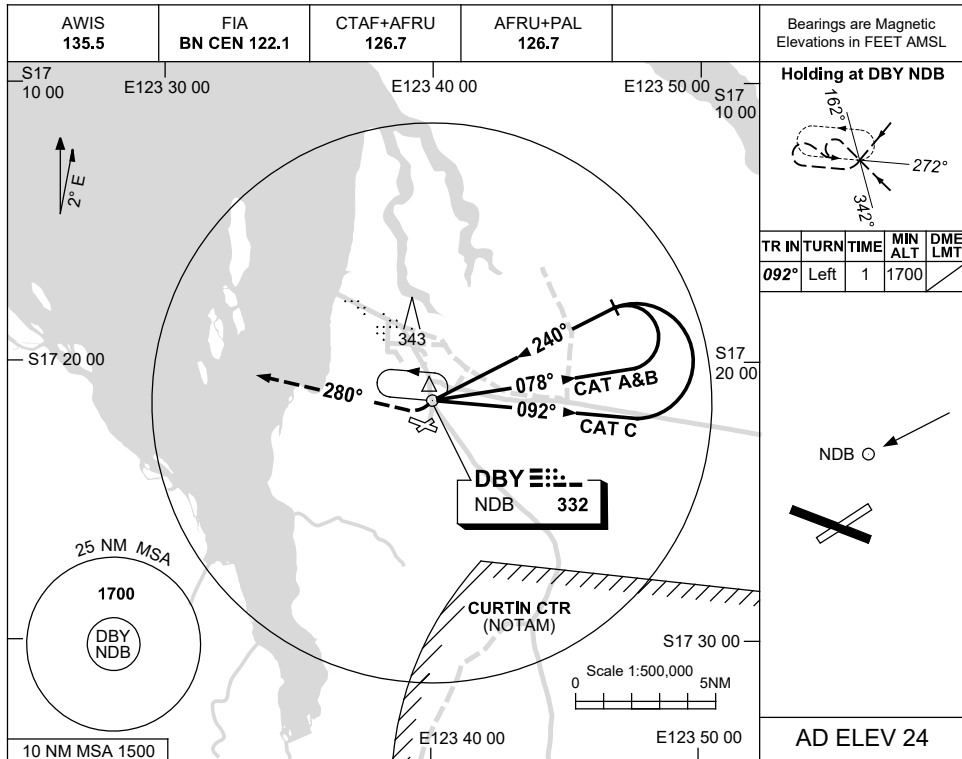

USE QNH

NDB-A
DERBY, WA (YDBY)

8 SEP 2022

DME DIST					
ALT	NOT APPLICABLE				

NOTES

CATEGORY	A	B	C	D
				NOT APPROVED
CIRCLING	660 (636-2.4)		830 (806-4.0)	
ALTERNATE	(1136-4.4)		(1306-6.0)	

1. MAX IAS:
INITIAL : 210KT.
2. YCIN RNP RWY 11
HOLDING OVERLIES
MISSED APCH.