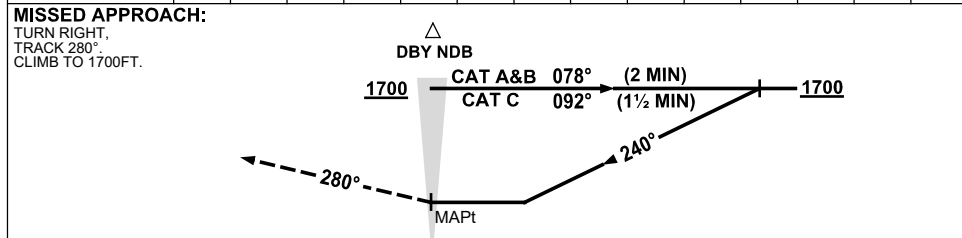

USE QNH

NDB-A
DERBY, WA (YDBY)

8 SEP 2022

DME DIST					
ALT	NOT APPLICABLE				

NOTES

CATEGORY	A	B	C	D
				NOT APPROVED
CIRCLING	660 (636-2.4)		830 (806-4.0)	
ALTERNATE	(1136-4.4)		(1306-6.0)	

1. MAX IAS:
INITIAL : 210KT.
2. YCIN RNP RWY 11
HOLDING OVERLIES
MISSED APCH.