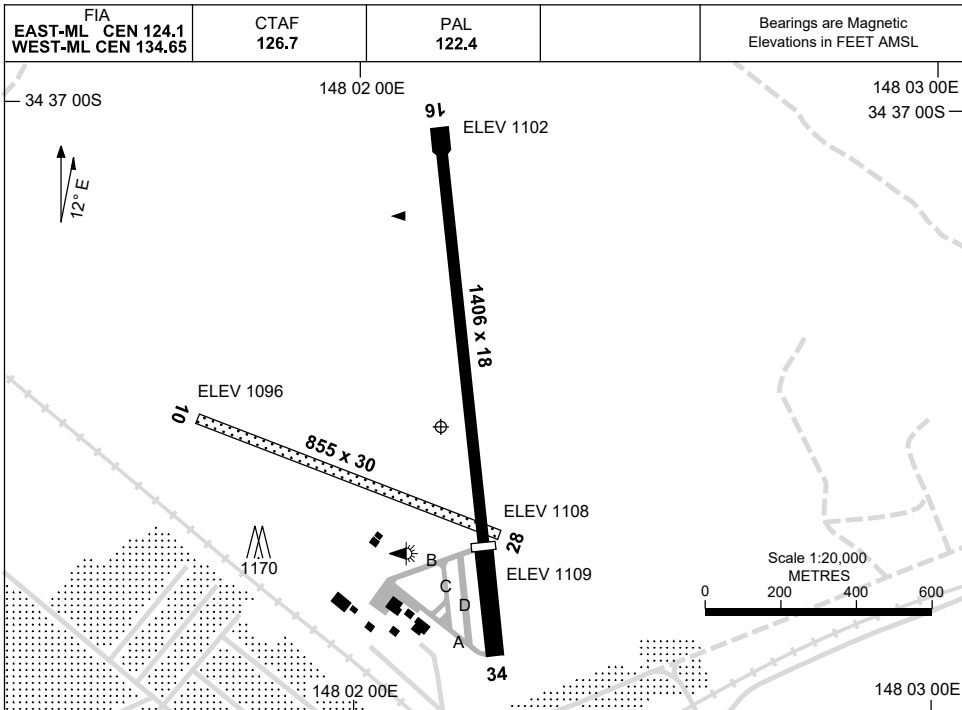

30 NOV 2023

AD ELEV 1110
34 37 28S 148 02 09E

AERODROME CHART
COOTAMUNDRA, NSW (YCTM)

RWY		AERODROME LIGHTING
		TAXIWAY : BLUE EDGE RL : PAL 122.4
16 342	162 34	LIRL
10 279	099 28	NIL

NOTES

- RWY 34 THR PERM DISP 280M INDICATED BY 6 GREEN INSET THR LGT.
- FIA FREQ 124.1 AVBL CIRCUIT AREA.
FIA FREQ 134.65 AVBL 4,000FT.

Changes: TWY D, DEPICTION OF DISPLACED THR, RWY LEN, Editorial.

CTMAD01-177