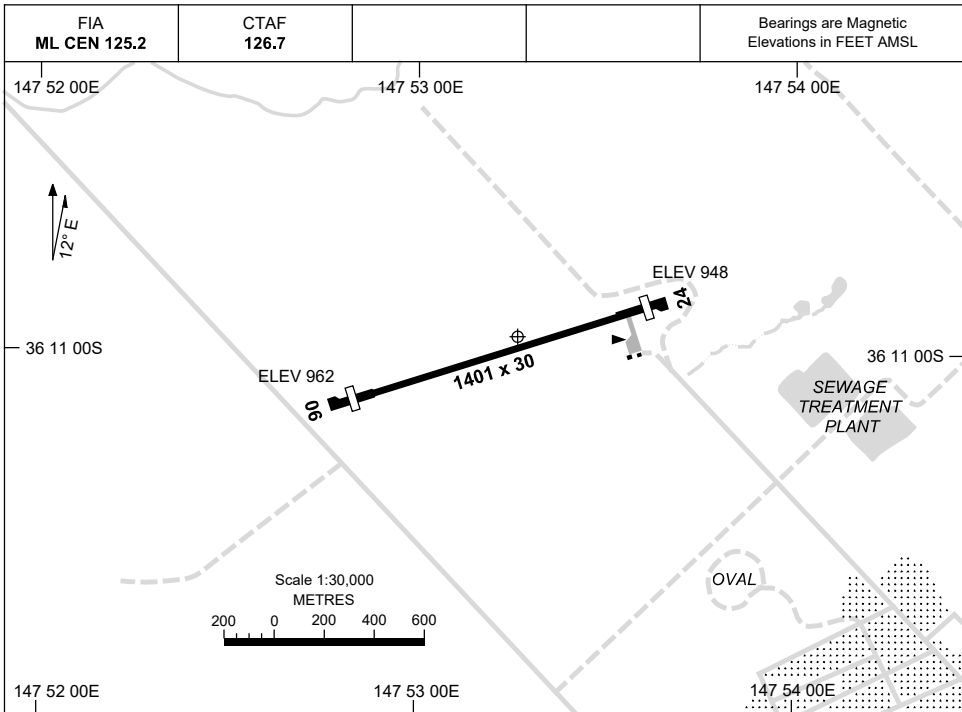

30 NOV 2023

AD ELEV 963
36 10 58S 147 53 16E

AERODROME CHART
CORRYONG, VIC (YCRG)

RWY		AERODROME LIGHTING	
06	<i>060</i>	NIL	
<i>240</i>	24	NIL	

NOTES

- CIVIL NIGHT OPS ARE NOT PERMITTED WITHOUT APPROVAL FROM CASA.
- FIA FREQ 125.2 AVBL 3,500FT.