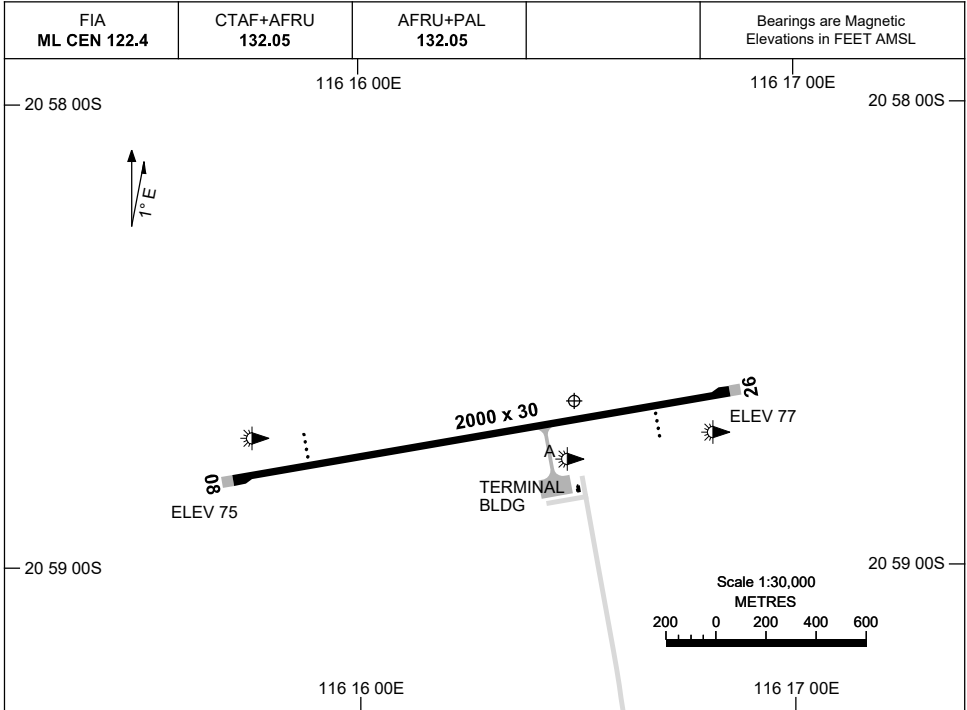

15 JUN 2023

AD ELEV 77
20 58 38S 116 16 30E

AERODROME CHART
CAPE PRESTON, WA (YCPR)

	AERODROME LIGHTING
RWY	TAXIWAY : BLUE EDGE RL : AFRU+PAL 132.05
08 <small>079</small>	PAPI 3.0° 48.5FT LIRL
<small>259</small> 26	PAPI 3.0° 48.5FT LIRL

NOTES

Changes: TERMINAL BLDG AND NOTES.

CPRAD01-175