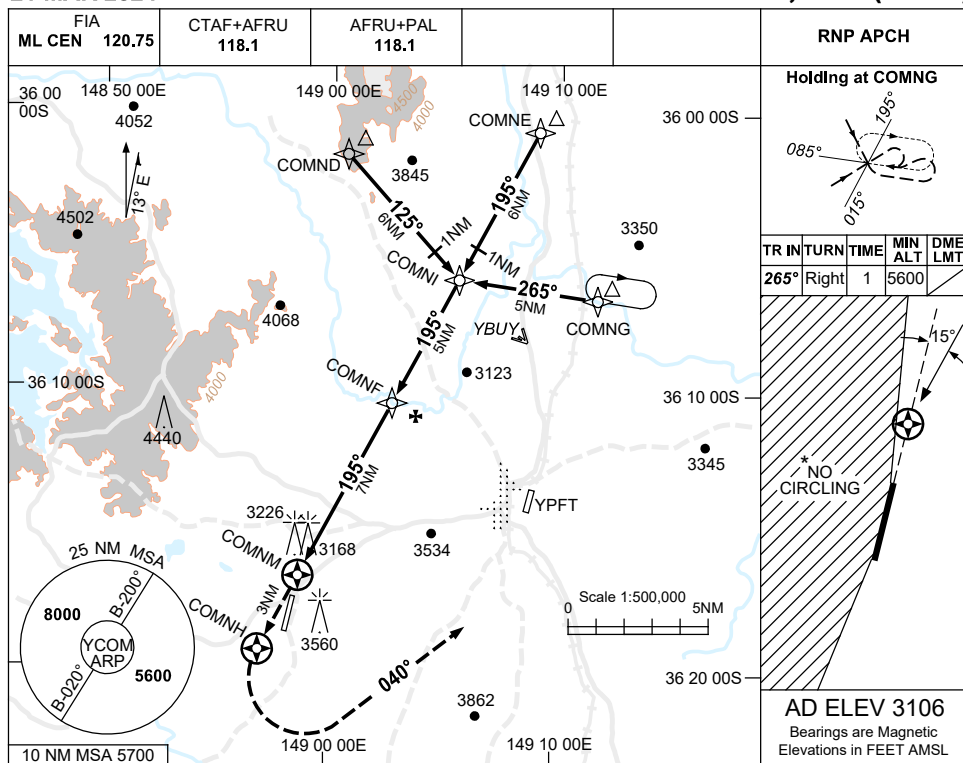

USE QNH COOMA-SNOWY MOUNTAINS, NSW (YCOM)

RNP RWY 18

21 MAR 2024

NM TO NEXT WPT	COMNM	1.4	2	3	4	5	6	COMNF	1	2	3	4	COMNI	1	2.5
ALT (3° APCH PATH)	3830	4010	4330	4650	4970	5280	5600	5920	6240	6560	6880	7200	7510	8000	

NOTES

1. MAX IAS:
INITIAL : 210KT.
- * 2. NO CIRCLING WEST OF RWY 18/36.
3. AWIS (PHONE)
02 9353 6414
4. COLOUR: SEE SPEC NOTICES.
5. CAUTION:
INITIAL SEGMENTS OVERLAY YPFT RNP N.

CATEGORY	A	B	C	D
LNAV	3830 (783-4.5)			NOT APPLICABLE
CIRCLING *	4060 (954-2.4)		4160 (1054-4.0)	
ALTERNATE	(1454-4.4)		(1554-6.0)	