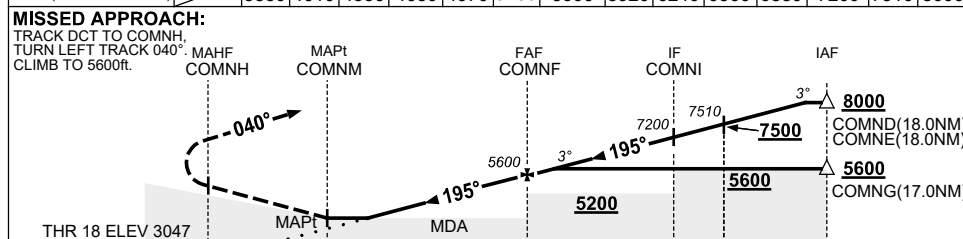

USE QNH COOMA-SNOWY MOUNTAINS, NSW (YCOM)

RNP RWY 18

21 MAR 2024

NM TO NEXT WPT	COMNM	1.4	2	3	4	5	6	COMNF	1	2	3	4	COMNI	1	2.5
ALT (3° APCH PATH)	3830	4010	4330	4650	4970	5280	5600	5920	6240	6560	6880	7200	7510	8000	

NOTES

1. MAX IAS:
INITIAL : 210KT.
- * 2. NO CIRCLING WEST OF RWY 18/36.
3. AWIS (PHONE)
02 9353 6414
4. COLOUR: SEE SPEC NOTICES.
5. CAUTION:
INITIAL SEGMENTS OVERLAY YPFT RNP N.

CATEGORY	A	B	C	D
LNAV	3830 (783-4.5)			NOT APPLICABLE
CIRCLING *	4060 (954-2.4)		4160 (1054-4.0)	
ALTERNATE	(1454-4.4)		(1554-6.0)	