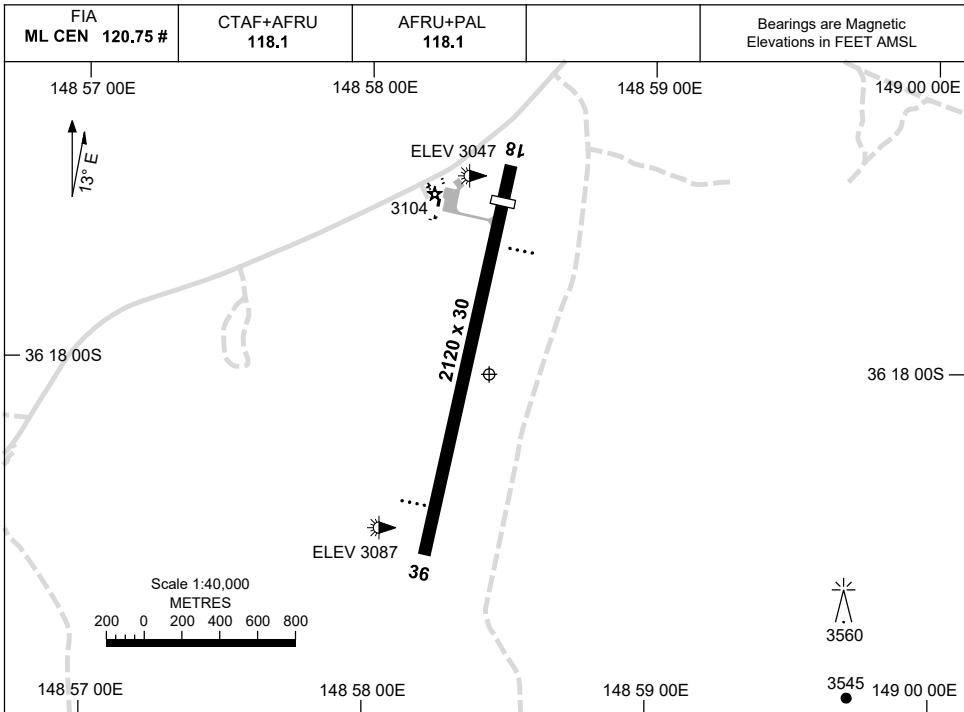

23 MAR 2023

AD ELEV 3106
36 18 02S 148 58 26E

AERODROME CHART
COOMA-SNOWY MOUNTAINS, NSW (YCOM)

	AERODROME LIGHTING
RWY	ABN : FLG W 10 SEC TAXIWAYS : BLUE EDGE RL : AFRU+PAL 118.1 , SDBY (10 SEC)
18 <small>180</small>	PAPI 3.0° 40FT LIRL
<small>360</small> 36	PAPI 3.0° 40FT LIRL

NOTES

1. OBSTRUCTION HAZARD BEACONS EAST AND NORTH OF AD
2. AWIS (PHONE) 02 9353 6414
3. # ML FIA 120.75 AVBL IN CIRCUIT AREA. FOR ON GROUND COM USE ML CEN 119.4.

Changes: FIA, NOTE 4 DELETED.

COMAD01-174