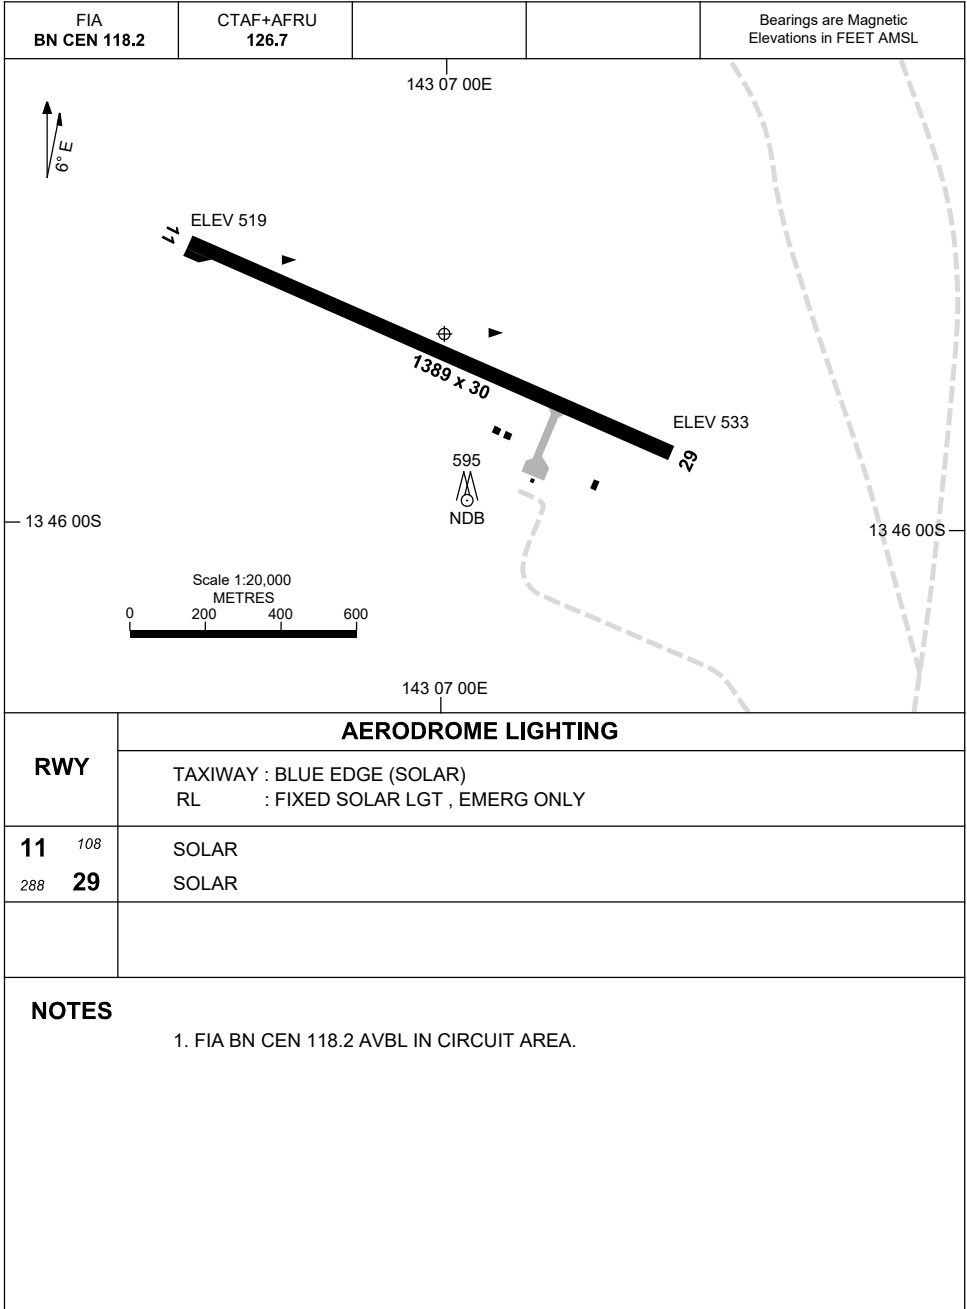

13 JUN 2024

AD ELEV 533
13 45 43S 143 07 00E

AERODROME CHART
COEN, QLD (YCOE)

Changes: THR POSITION, THR ELEV, RWY LENGTH, TURN PAD, Editorial.

COEAD01-179