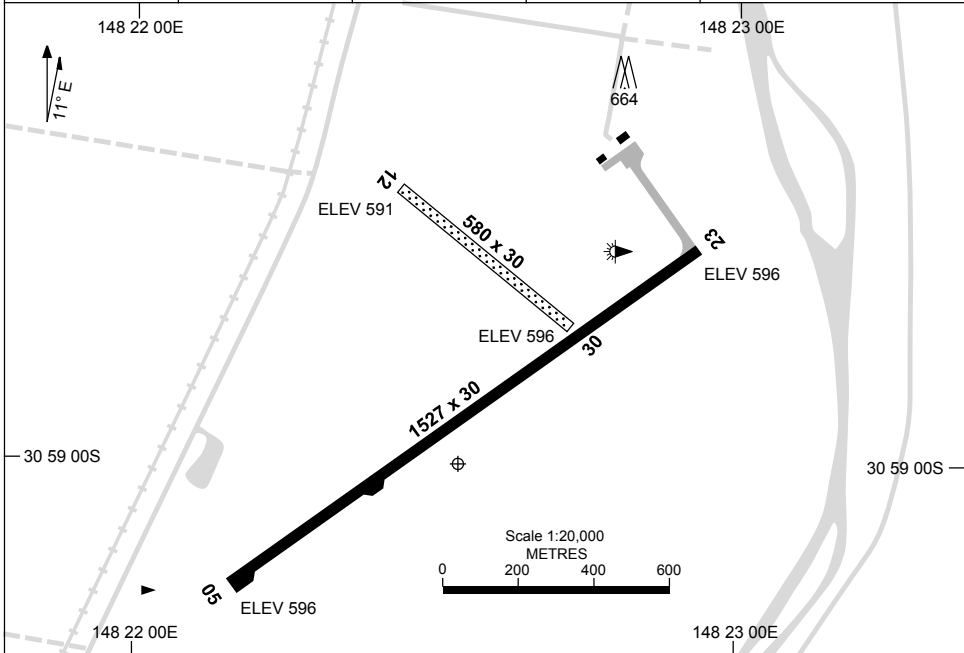

23 MAY 2019

AD ELEV 604
30 59 00S 148 22 32E

AERODROME CHART
COONAMBLE, NSW (YCNM)

AWIS 128.075	FIA BN CEN 127.1	CTAF 126.7		Bearings are Magnetic Elevations in FEET AMSL
-----------------	---------------------	---------------	--	--

AERODROME LIGHTING

RWY	TAXIWAY : BLUE EDGE RL : HN , AND IN LOW LIGHT CONDITIONS
05 ⁰⁴³ 223 23	LIRL LIRL
12 ¹¹⁸ 298 30	NIL NIL

NOTES

1. AWIS RQ 5 SEC TX TO ACTIVATE
2. FIA 127.1 AVBL CIRCUIT AREA.

Changes: 664FT OBST, CO-ORD FORMAT, NOTE 2.