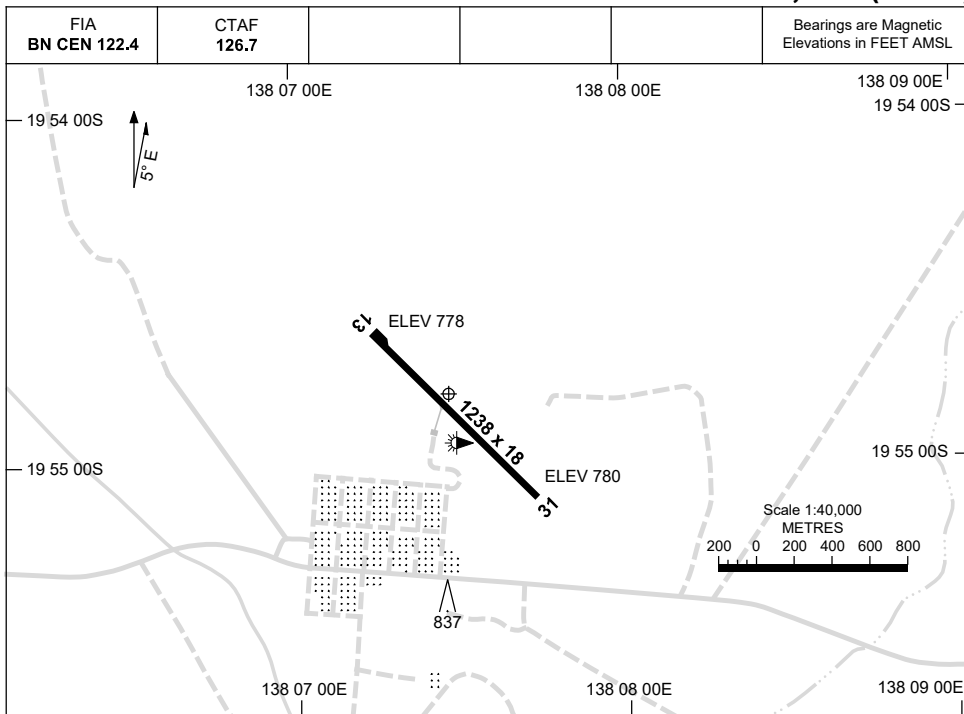

21 MAR 2024

AD ELEV 780
19 54 42S 138 07 30E

AERODROME CHART
CAMOOWEAL, QLD (YCMW)

	AERODROME INFORMATION	
RWY	TWY : BLUE EDGE (SOLAR) RL : PTBL (EMERG ONLY SOLAR LIGHTING)	
13 <small>130</small>	NIL	
<small>310</small> 31	NIL	

NOTES

1. FIA FREQ 122.4 AVBL 5,500FT.

Changes: PTBL LIGHTING ADDED.

CMWAD01-178