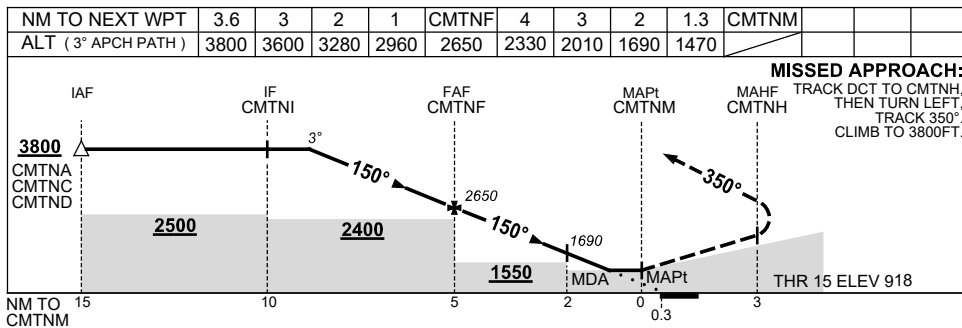

USE QNH

RNP RWY 15

8 SEP 2022

CLERMONT, QLD (YCMT)

NOTES

CATEGORY	A	B	C	D
LNAV	1470 (552-3.1)			NOT APPLICABLE
CIRCLING	1570 (652-2.4)	1780 (862-4.0)		
ALTERNATE	(1152-4.4)		(1362-6.0)	

- MAX IAS: INITIAL : 210KT.
- BLASTING BRG 010 MAG AND 3NM FM ARP BTN 2100 AND 0700 UTC DLY.