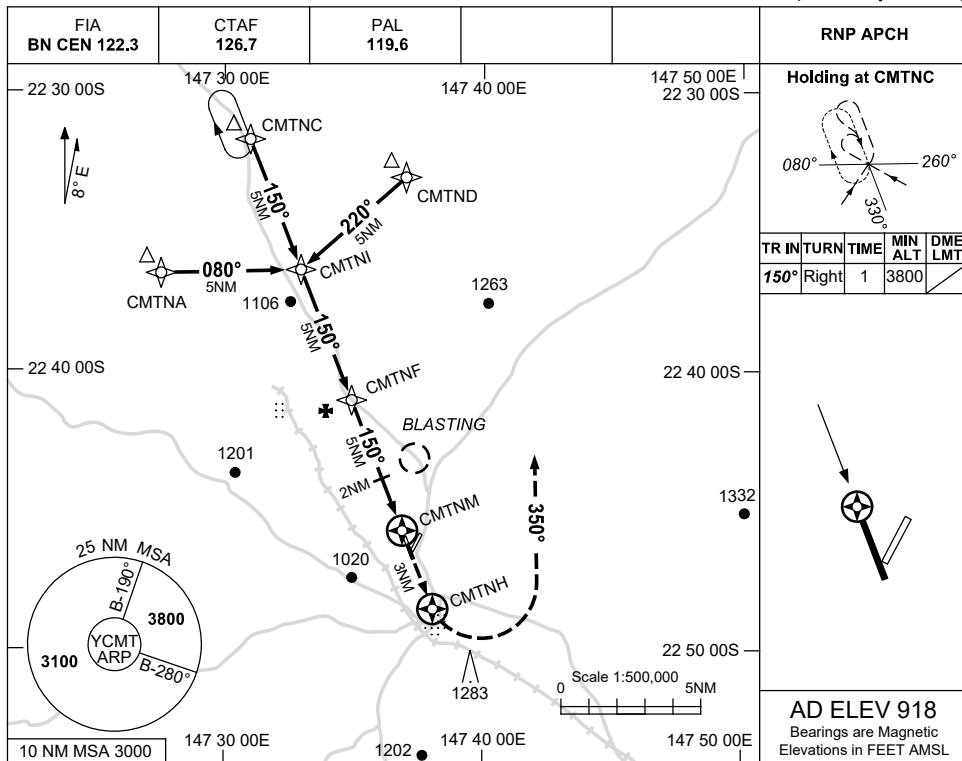

USE QNH

RNP RWY 15

8 SEP 2022

CLERMONT, QLD (YCMT)

NOTES

CATEGORY	A	B	C	D
LNAV	1470 (552-3.1)			NOT APPLICABLE
CIRCLING	1570 (652-2.4)	1780 (862-4.0)		
ALTERNATE	(1152-4.4)		(1362-6.0)	

- MAX IAS: INITIAL : 210KT.
- BLASTING BRG 010 MAG AND 3NM FM ARP BTN 2100 AND 0700 UTC DLY.

Changes: NOTE 2.

CMTGN01-172