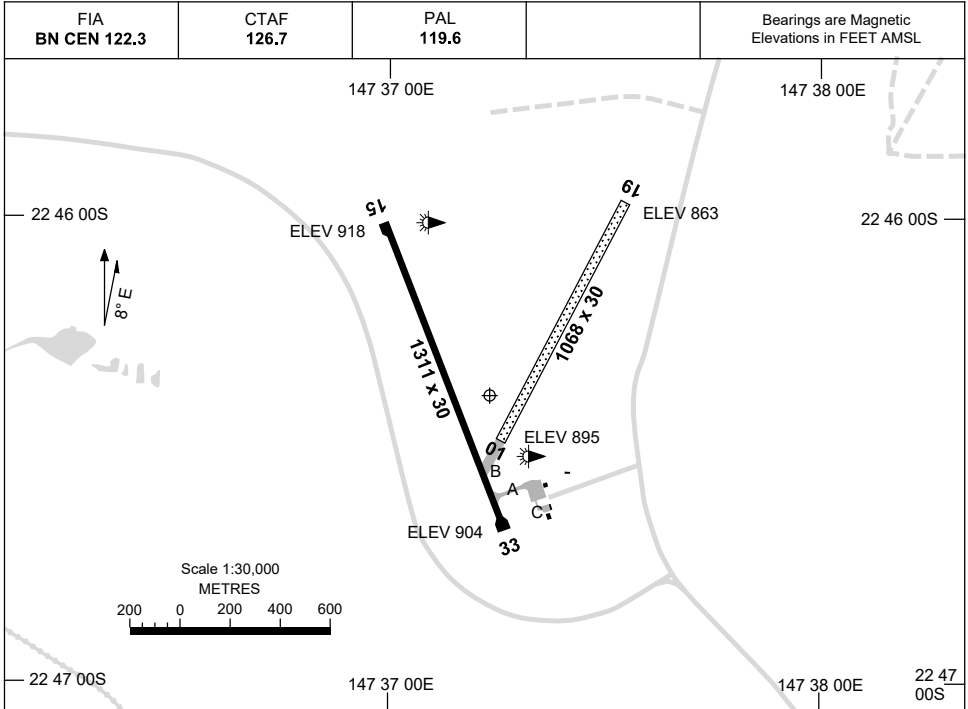

13 JUN 2024

AD ELEV 918
22 46 23S 147 37 14E

AERODROME CHART
CLERMONT, QLD (YCMT)

	AERODROME LIGHTING	
RWY	TAXIWAY : BLUE EDGE RL : PAL 119.6 , PTBL (60 MIN PN) , SDBY (MAN ACT, 30 MIN PN)	
15 ¹⁵⁰	LIRL PTBL	
330 33	LIRL PTBL	
01 ⁰¹⁹	PTBL	
199 19	PTBL	

NOTES

1. FIA FREQ 122.3 AVBL IN CIRCUIT AREA.

Changes: TWY AND APRON, Editorial.

CMTAD01-179