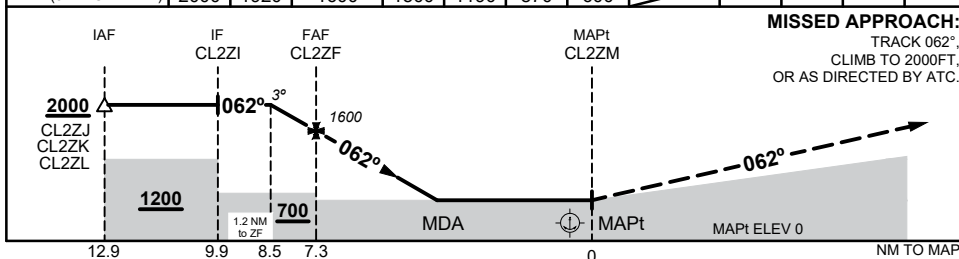

# FOR CASA APPROVED OPERATORS ONLY

USE QNH

RNP Z 062

21 MAR 2024

**CHARLIE ONE, WA (YCLN)**

NM TO NEXT WPT	1.2	1	CL2ZF	7	6	5	4.1	CL2ZM			
ALT (3° APCH PATH)	2000	1920	1600	1500	1190	870	600				

## NOTES

- MAX IAS:  
INITIAL : 90KTS  
HOLDING : 90 KTS
- MAPt LOCATED 1.0 NM FROM CHARLIE ONE
- PRP (S20 25 50, E117 25 09)

CATEGORY	<b>H</b>
AREA QNH	<b>600 (600 - 2.5)</b>
ALTERNATE	(1140 - 4.5)

Changes: MINIMA, NOTES, Editorial