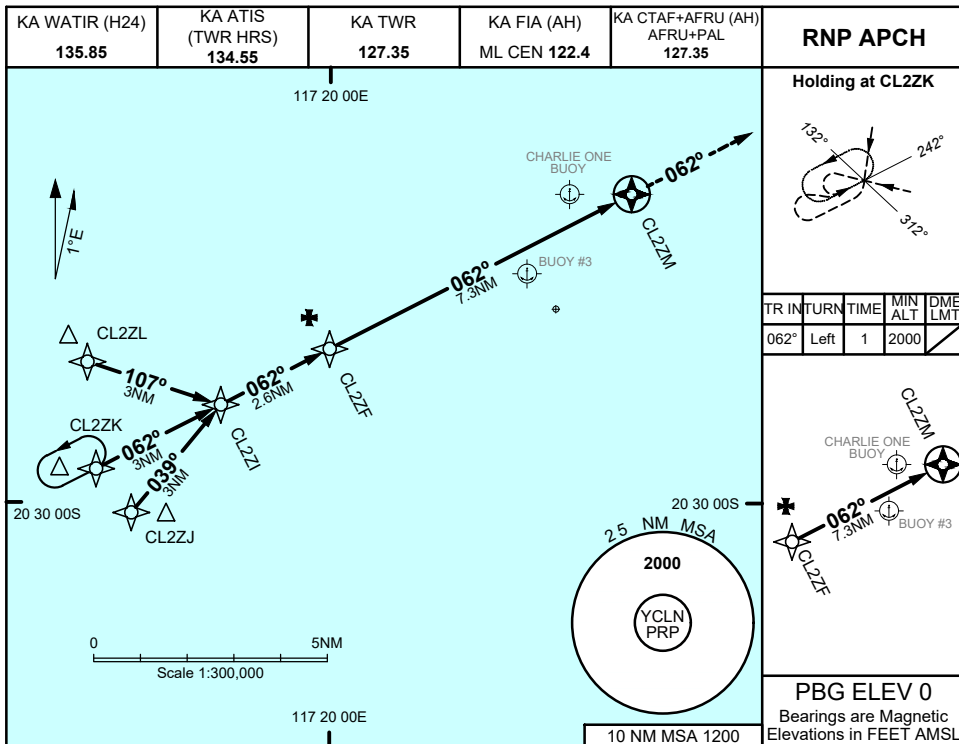

# FOR CASA APPROVED OPERATORS ONLY

USE QNH

RNP Z 062

21 MAR 2024

**CHARLIE ONE, WA (YCLN)**

NM TO NEXT WPT	1.2	1	CL2ZF	7	6	5	4.1	CL2ZM			
ALT (3° APCH PATH)	2000	1920	1600	1500	1190	870	600				

## NOTES

- MAX IAS:  
INITIAL : 90KTS  
HOLDING : 90 KTS
- MAPt LOCATED 1.0 NM FROM CHARLIE ONE
- PRP (S20 25 50, E117 25 09)

CATEGORY	<b>H</b>
AREA QNH	<b>600 (600 - 2.5)</b>
ALTERNATE	(1140 - 4.5)

Changes: MINIMA, NOTES, Editorial