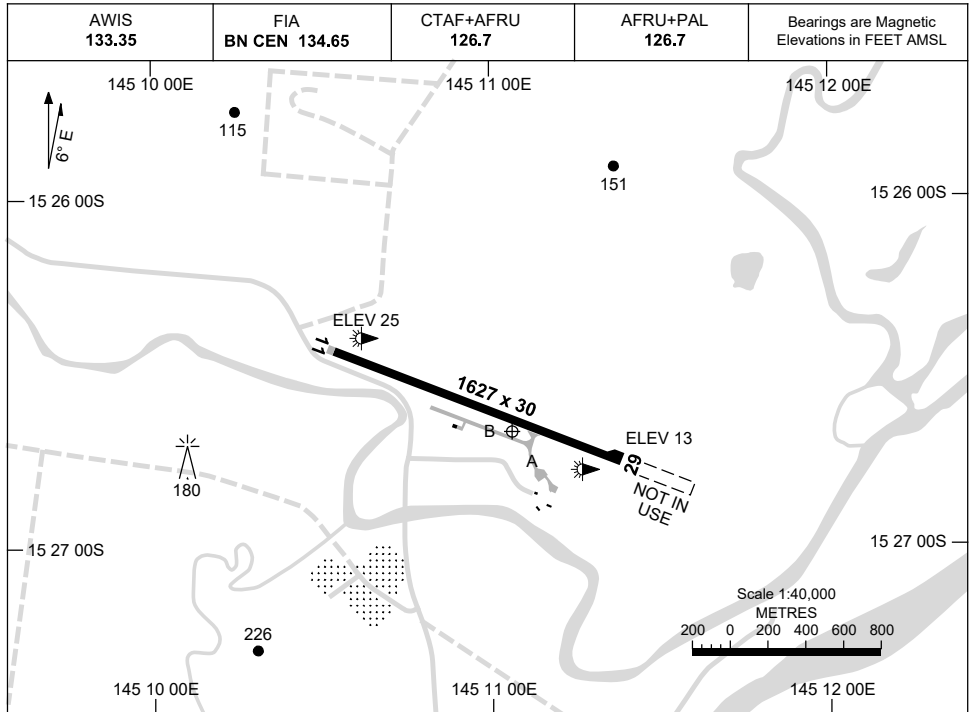

8 SEP 2022

AD ELEV 26
15 26 41S 145 11 04E

AERODROME CHART
COOKTOWN, QLD (YCKN)

	AERODROME INFORMATION
RWY	TAXIWAY : BLUE EDGE RL : AFRU+PAL 126.7 , SDBY (15 SEC)
11 ¹⁰⁵ 285 29	LIRL LIRL

NOTES

1. AWIS REQUIRES 1 SEC TRANSMISSION TO ACTIVATE.

Changes: TWY DESIGNATORS.

CKNAD01-172