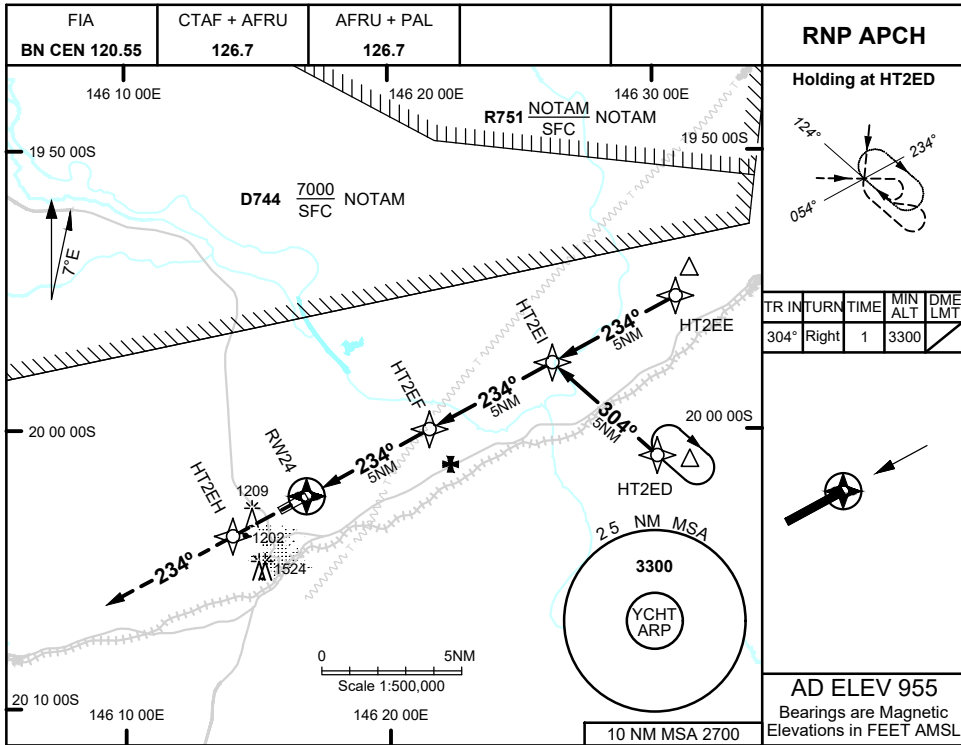

8 SEP 2022

CHARTERS TOWERS, QLD (YCHT)

NM TO NEXT WPT	RW24	1.6	2	3	4	HT2EF	1	2	2.3		
ALT (3° APCH PATH)		1460	1600	1920	2240	2560	2880	3190	3300		

NOTES

- MAX IAS:
INITIAL : 210KTS

CATEGORY	A	B	C	D
LNAV	1460 (545 - 3.1)			NOT APPLICABLE
CIRCLING	1920 (965 - 2.4)		2020 (1065 - 4.0)	
ALTERNATE	(1465 - 4.4)		(1565 - 6.0)	

Changes: FROM SUP H46/22

CHTGN02-172