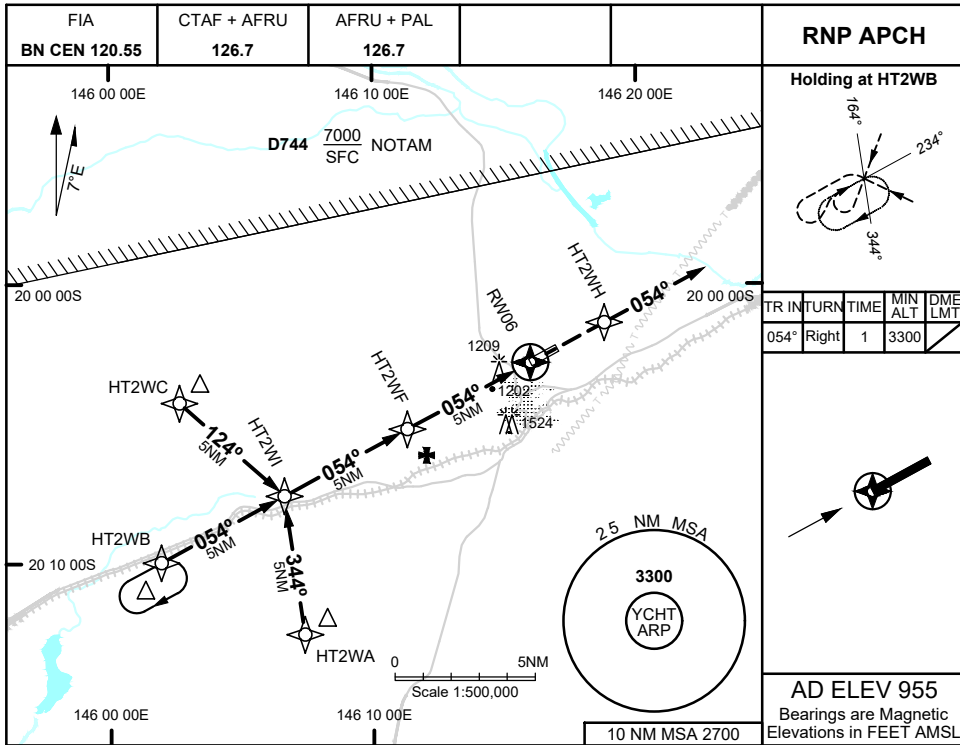

8 SEP 2022

CHARTERS TOWERS, QLD (YCHT)

NM TO NEXT WPT	1.7	1	HT2WF	4	3	2	RW06				
ALT (3.2° APCH PATH)	3300	3040	2700	2360	2020	1660					

**MISSED APPROACH:**  
TRACK DCT TO HT2WH,  
THENCE TRACK 054°,  
CLIMB TO 3300FT.

**NOTES**

- MAX IAS:  
INITIAL : 210KTS

CATEGORY	A	B	C	D
LNAV	1660 (713 - 3.8)			NOT APPLICABLE
CIRCLING	1920 (965 - 2.4)		2020 (1065 - 4.0)	
ALTERNATE	(1465 - 4.4)		(1565 - 6.0)	

Changes: FROM SUP H46/22