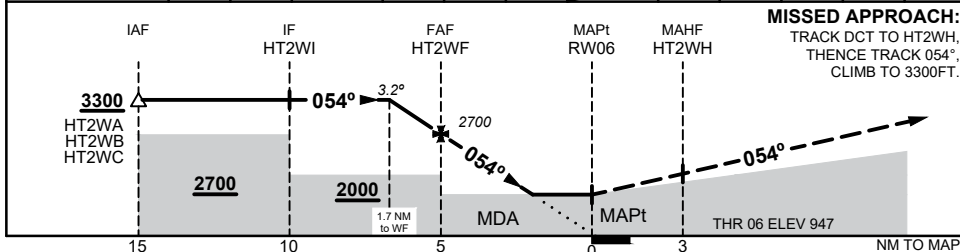

8 SEP 2022

CHARTERS TOWERS, QLD (YCHT)

NM TO NEXT WPT	1.7	1	HT2WF	4	3	2	RW06				
ALT (3.2° APCH PATH)	3300	3040	2700	2360	2020	1660					

**MISSED APPROACH:**  
TRACK DCT TO HT2WH,  
THENCE TRACK 054°,  
CLIMB TO 3300FT.

**NOTES**

- MAX IAS:  
INITIAL : 210KTS

CATEGORY	A	B	C	D
LNAV	1660 (713 - 3.8)			NOT APPLICABLE
CIRCLING	1920 (965 - 2.4)		2020 (1065 - 4.0)	
ALTERNATE	(1465 - 4.4)		(1565 - 6.0)	

Changes: FROM SUP H46/22