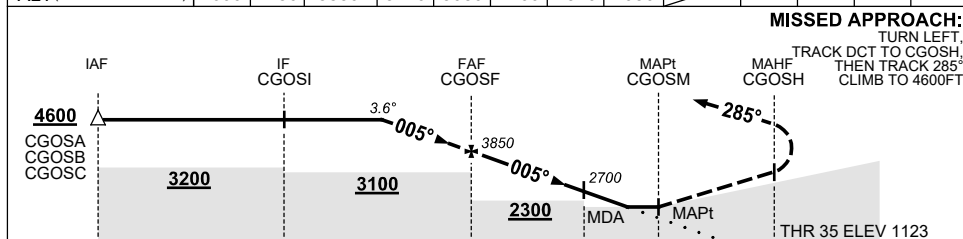

USE QNH

RNP RWY 35

24 MAR 2022

CHILLAGOE, QLD (YCGO)

NM TO NEXT WPT	2	1	CGOSF	4	3	2	1	0.3	CGOSM			
ALT (3.6° APCH PATH)	4600	4230	3850	3470	3080	2700	2320	2050				

**NOTES**

CATEGORY	A	B	C	D
LNAV (HJ ONLY)	2050 (927-5.0)		NOT APPLICABLE	
CIRCLING *	2220 (1097-2.4)			
ALTERNATE	(1597-4.4)			

1. MAX IAS:  
MAP TURN : 130KT.
- \* 2. NO CIRCLING EAST OF RWY 17/35.
3. CIRCLING MNM ONLY DURING NIGHT OPS.
4. COLOUR: SEE SPEC NOTICES.

Changes: CHART TITLE, PBN SPECIFICATION BOX.

CGOGN02-170