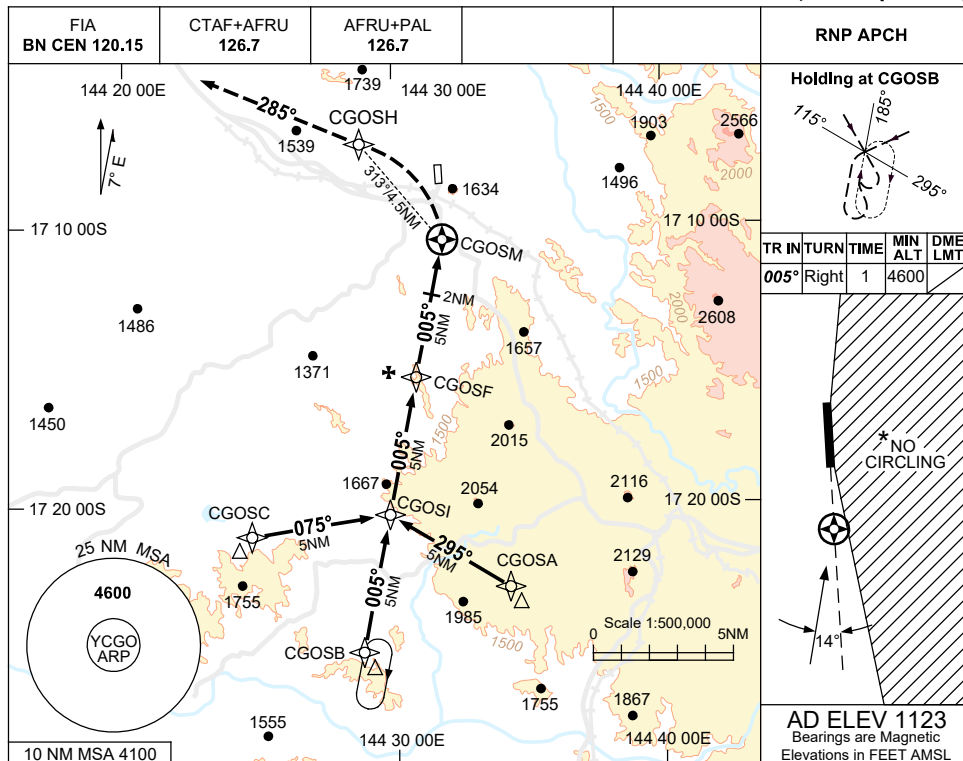

USE QNH

RNP RWY 35

24 MAR 2022

CHILLAGOE, QLD (YCGO)

NM TO NEXT WPT	2	1	CGOSF	4	3	2	1	0.3	CGOSM			
ALT (3.6° APCH PATH)	4600	4230	3850	3470	3080	2700	2320	2050				

**NOTES**

CATEGORY	A	B	C	D
LNAV (HJ ONLY)	2050 (927-5.0)		NOT APPLICABLE	
CIRCLING *	2220 (1097-2.4)			
ALTERNATE	(1597-4.4)			

1. MAX IAS:  
MAP TURN : 130KT.
- \* 2. NO CIRCLING EAST OF RWY 17/35.
3. CIRCLING MNM ONLY DURING NIGHT OPS.
4. COLOUR: SEE SPEC NOTICES.

Changes: CHART TITLE, PBN SPECIFICATION BOX.

CGOGN02-170