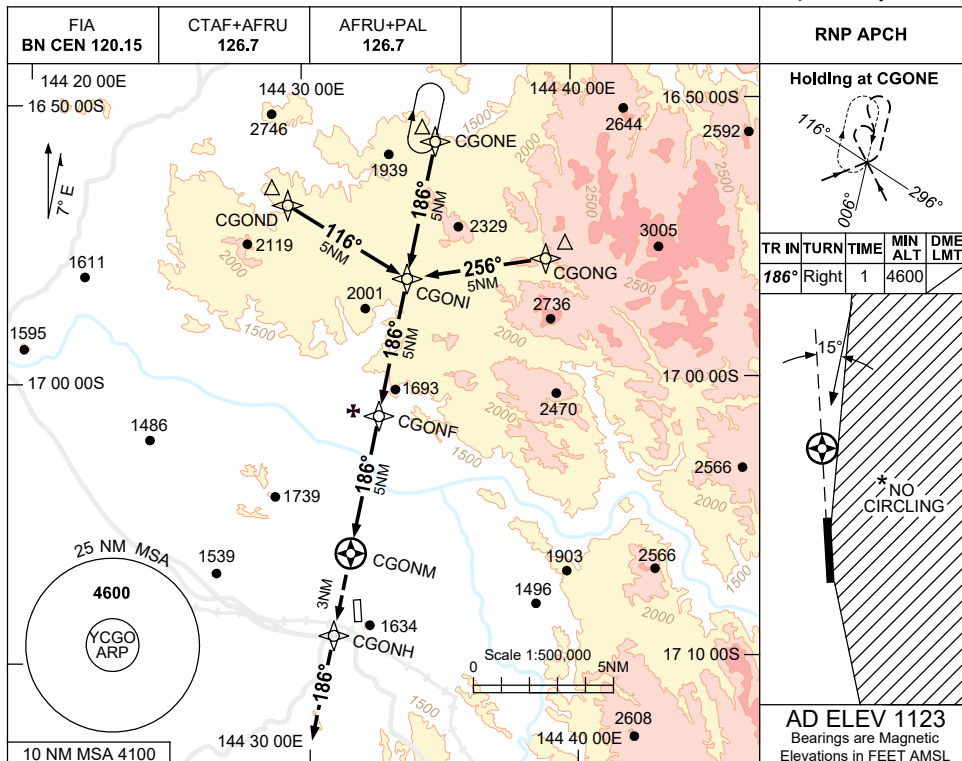

USE QNH

RNP RWY 17

24 MAR 2022

CHILLAGOE, QLD (YCGO)

NM TO NEXT WPT	CGONM	0.4	1	2	3	4	CGONF	1	2	3	4		
ALT (3° APCH PATH)		1840	2040	2360	2680	2990	3310	3630	3950	4270	4600		

NOTES

CATEGORY	A	B	C	D
LNAV	1840 (743-4.2)		NOT APPLICABLE	
CIRCLING *	2220 (1097-2.4)			
ALTERNATE	(1597-4.4)			

* 1. NO CIRCLING EAST OF RWY 17/35.
 2. COLOUR: SEE SPEC NOTICES.

Changes: CHART TITLE, PBN SPECIFICATION BOX.

CGOGN01-170