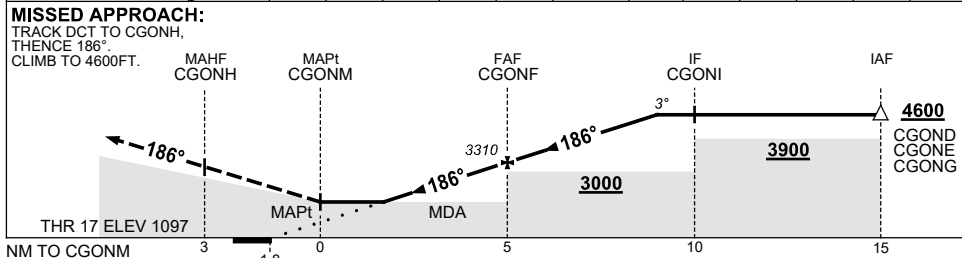

USE QNH

RNP RWY 17

24 MAR 2022

CHILLAGOE, QLD (YCGO)

NM TO NEXT WPT	CGONM	0.4	1	2	3	4	CGONF	1	2	3	4		
ALT (3° APCH PATH)		1840	2040	2360	2680	2990	3310	3630	3950	4270	4600		

NOTES

CATEGORY	A	B	C	D
LNAV	1840 (743-4.2)		NOT APPLICABLE	
CIRCLING *	2220 (1097-2.4)			
ALTERNATE	(1597-4.4)			

* 1. NO CIRCLING EAST OF RWY 17/35.
 2. COLOUR: SEE SPEC NOTICES.

Changes: CHART TITLE, PBN SPECIFICATION BOX.

CGOGN01-170