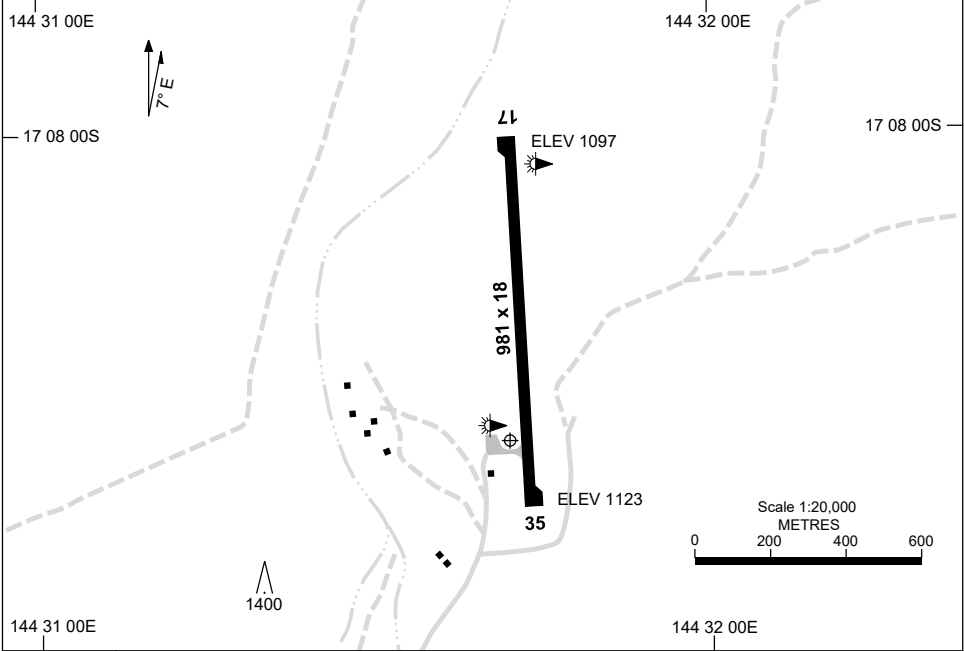

15 JUN 2023

AD ELEV 1123
17 08 27S 144 31 42E

AERODROME CHART
CHILLAGOE, QLD (YCGO)

FIA BN CEN 120.15	CTAF+AFRU 126.7	AFRU+PAL 126.7		Bearings are Magnetic Elevations in FEET AMSL
----------------------	--------------------	-------------------	--	--

RWY	AERODROME LIGHTING
	TWY : BLUE EDGE RL : AFRU+PAL 126.7 , PTBL (EMERG ONLY, 90MIN PN) , SDBY (15 SEC)
17 ¹⁷¹ ³⁵¹ 35	LIRL PTBL LIRL PTBL

NOTES
FIA FREQ 120.15 AVBL IN CIRCUIT AREA.

Changes: CAUTION NOTE REMOVED.