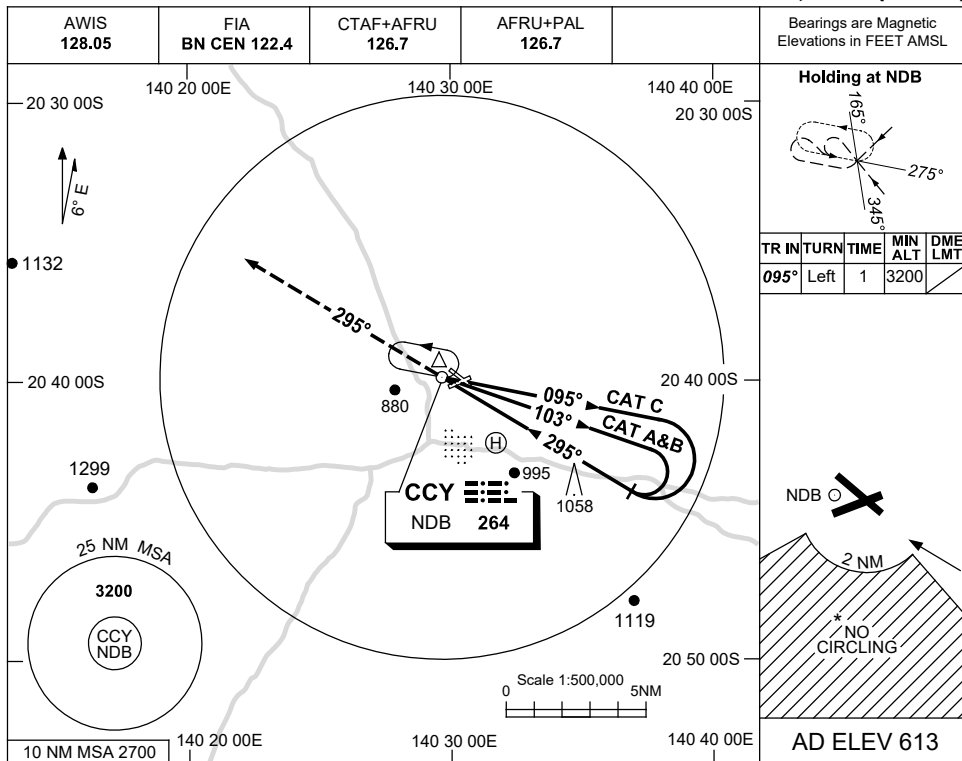

USE QNH

NDB RWY 30
CLONCURRY, QLD (YCCY)

17 JUN 2021

DME DIST	NOT APPLICABLE								
ALT									

NOTES

CATEGORY	A	B	C	D
S-I NDB	1570 (957-5.0)			NOT APPLICABLE
CIRCLING *	1570 (957-2.4)		1570 (957-4.0)	
ALTERNATE	(1457-4.4)		(1457-6.0)	

1. MAX IAS:
INITIAL : 210KT.
- *2. NO CIRCLING IN SECTOR SOUTH OF RWYS 06 AND 30 BEYOND 2NM.

Changes: COORD FMT, Editorial.

CCYNB02-167