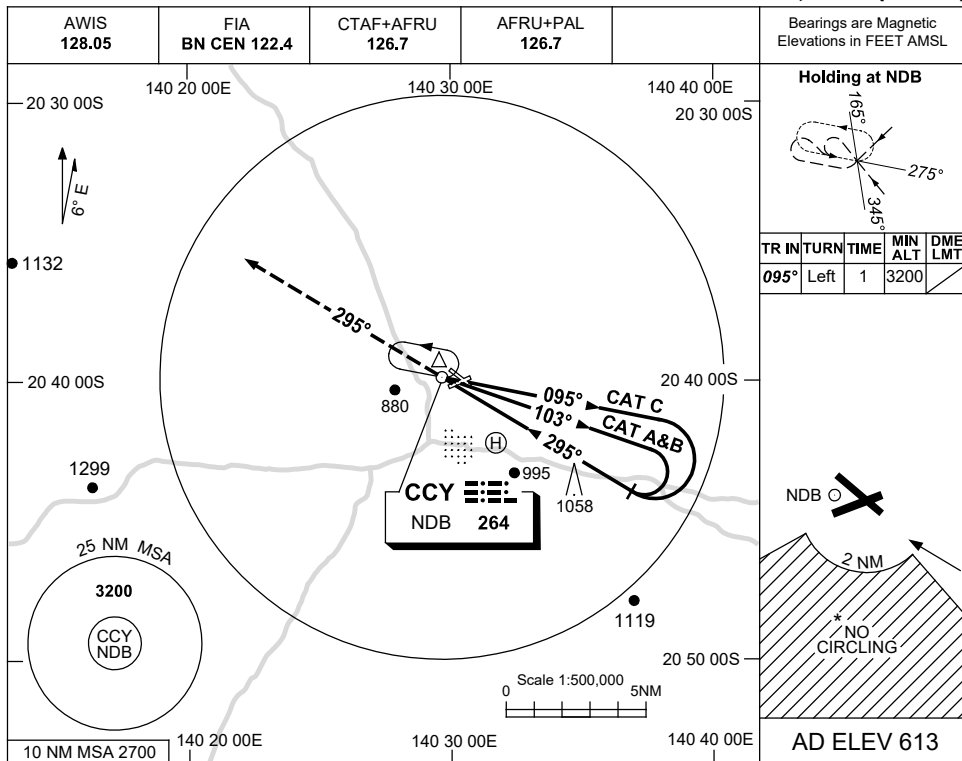

USE QNH

NDB RWY 30
CLONCURRY, QLD (YCCY)

17 JUN 2021

DME DIST	NOT APPLICABLE									
ALT										

NOTES

CATEGORY	A	B	C	D
S-I NDB	1570 (957-5.0)			NOT APPLICABLE
CIRCLING *	1570 (957-2.4)	1570 (957-4.0)		
ALTERNATE	(1457-4.4)	(1457-6.0)		

1. MAX IAS:
INITIAL : 210KT.
- *2. NO CIRCLING IN
SECTOR SOUTH OF
RWYS 06 AND 30
BEYOND 2NM.

Changes: COORD FMT, Editorial.

CCYNB02-167