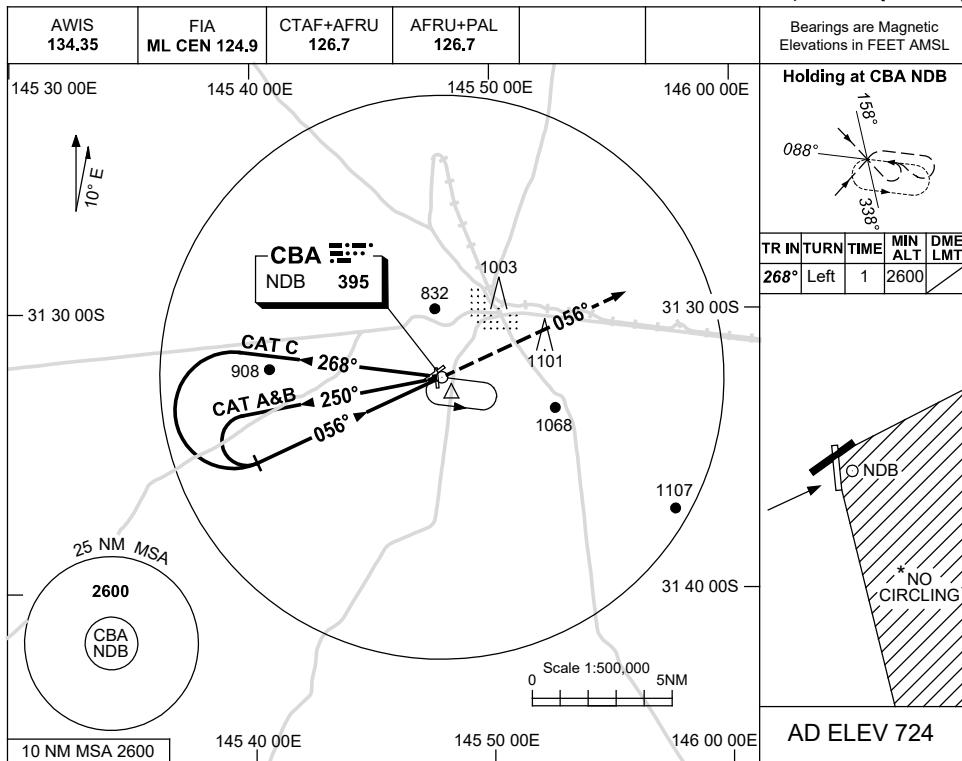

USE QNH

NDB RWY 05
COBAR, NSW (YCBA)

15 JUN 2023

DME DIST	NOT APPLICABLE									
ALT										

CATEGORY	A	B	C	D
S-I NDB	1320 (616-3.5)			NOT APPLICABLE
CIRCLING *	1390 (666-2.4)		1550 (826-4.0)	
ALTERNATE	(1166-4.4)		(1326-6.0)	

- NOTES**
1. MAX IAS:
INITIAL : 210KT.
 - *2. NO CIRCLING SOUTH-EAST OF RWY 23 & RWY 35.

Changes: MAG TRACKS, NO CIRCLING AREA, Editorial.

CBANB01-175