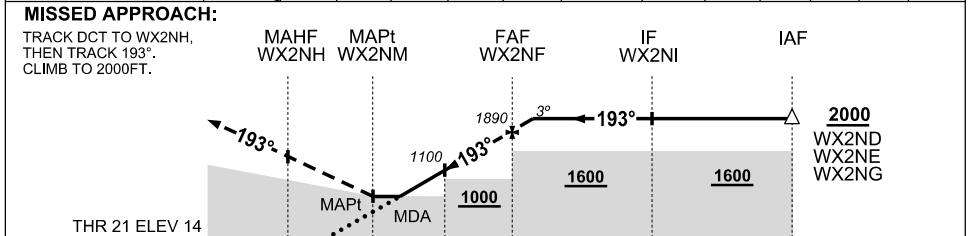

USE QNH

RNP Z RWY 21

30 NOV 2023

BARROW ISLAND, WA (YBWX)

NM TO NEXT WPT	WX2NM	1.0	2	2.5	3	4	WX2NF	0.3				
ALT (3° APCH PATH)		630	940	1100	1260	1570	1890	2000				

NM TO WX2NM	3	0.8	2.5	5	10	15
-------------	---	-----	-----	---	----	----

**NOTES**

CATEGORY	A	B	C	D
LNAV	630 (616-3.5)			NOT AUTHORISED
CIRCLING *	630 (606-2.4)		NOT AUTHORISED	
ALTERNATE	(1106-4.4)		(1116-5.5)	

1. MAX IAS HOLDING: 210KT.
- \*2. NO CIRCLING WEST OF RWY 03/21.