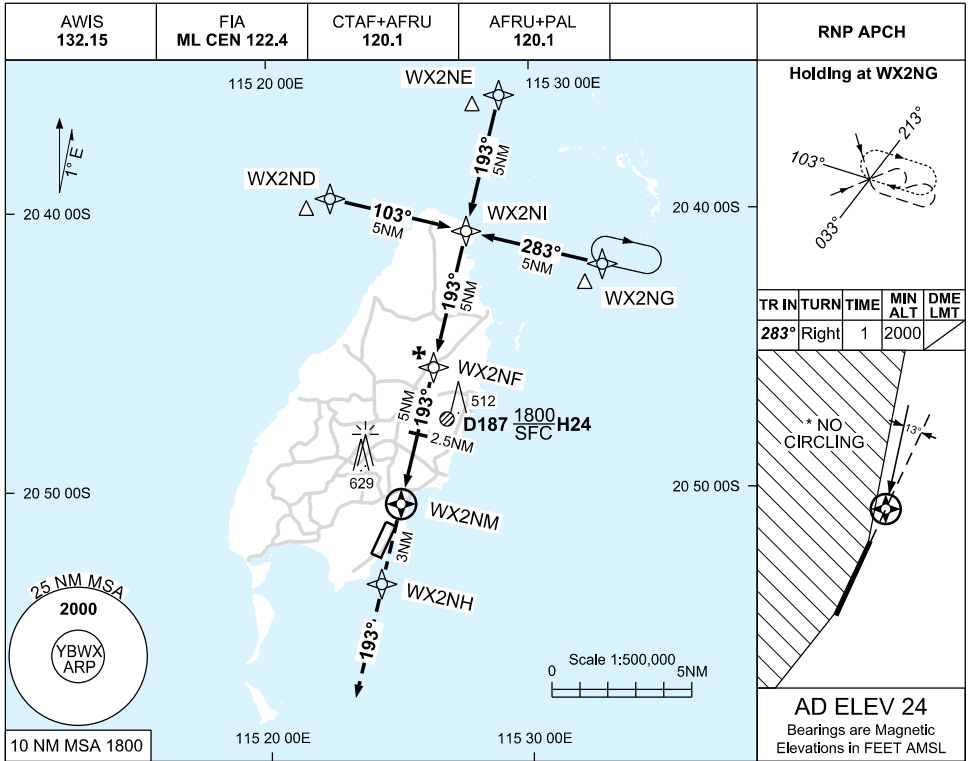

USE QNH

RNP Z RWY 21

30 NOV 2023

BARROW ISLAND, WA (YBWX)

NM TO NEXT WPT	WX2NM	1.0	2	2.5	3	4	WX2NF	0.3				
ALT (3° APCH PATH)		630	940	1100	1260	1570	1890	2000				

NM TO WX2NM	3	0.8	2.5	5	10	15
-------------	---	-----	-----	---	----	----