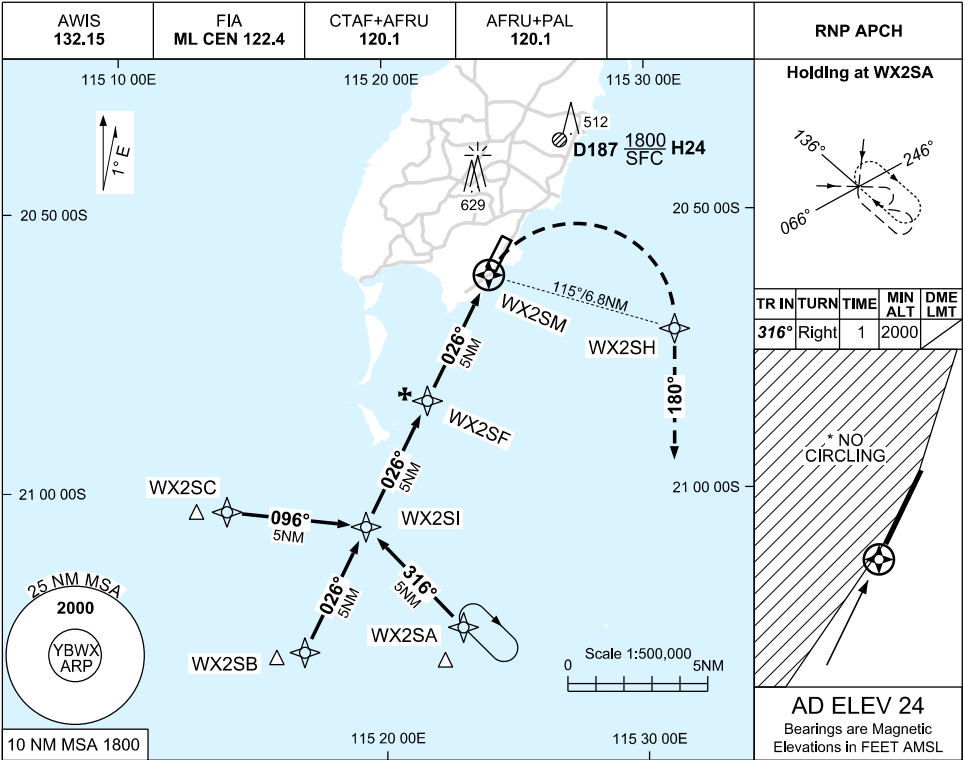

USE QNH

RNP Z RWY 03

30 NOV 2023

BARROW ISLAND, WA (YBWX)

CATEGORY	A	B	C	D
LNAV	550 (526-3.0)			NOT AUTHORISED
CIRCLING *	630 (606-2.4)		NOT AUTHORISED	
ALTERNATE	(1106-4.4)		(1116-5.5)	

1. MAX IAS :
INITIAL: 210KT
MAP TURN: 210KT

*2. NO CIRCLING WEST OF RWY 03/21.

Changes: CHART TITLE, WPT IDENT, EDITORIAL

BWXGN02-177