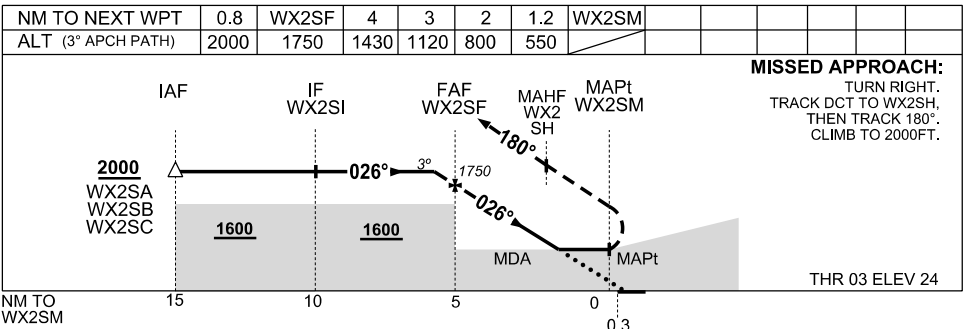

USE QNH

RNP Z RWY 03

30 NOV 2023

BARROW ISLAND, WA (YBWX)

CATEGORY	A	B	C	D
LNAV	550 (526-3.0)			NOT AUTHORISED
CIRCLING *	630 (606-2.4)		NOT AUTHORISED	
ALTERNATE	(1106-4.4)		(1116-5.5)	

1. MAX IAS :
INITIAL: 210KT
MAP TURN: 210KT

*2. NO CIRCLING WEST OF RWY 03/21.

Changes: CHART TITLE, WPT IDENT, EDITORIAL

BWXGN02-177