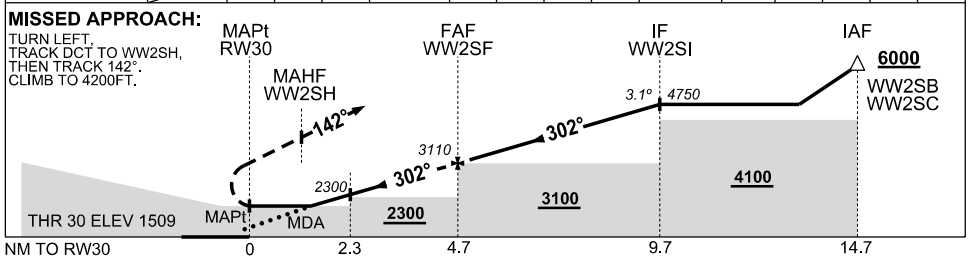

23 MAR 2023

USE QNH
BRISBANE WEST WELLCAMP, QLD (YBWW)

RNP RWY 30

1. MAX IAS HOLDING, INITIAL & MAP : 210KT.
- *2. NO CIRCLING EAST OF RWY 12/30.
3. PRD OPR HR VIA NOTAM EXCEPT D635AB: HJ

CATEGORY	A	B	C	D
LNAV	2270 (761 - 4.2)			
CIRCLING *	2430 (921 - 2.4)		NOT AUTHORISED	
ALTERNATE	(1421 - 4.4)		(1611 - 6.0)	(1611 - 7.0)