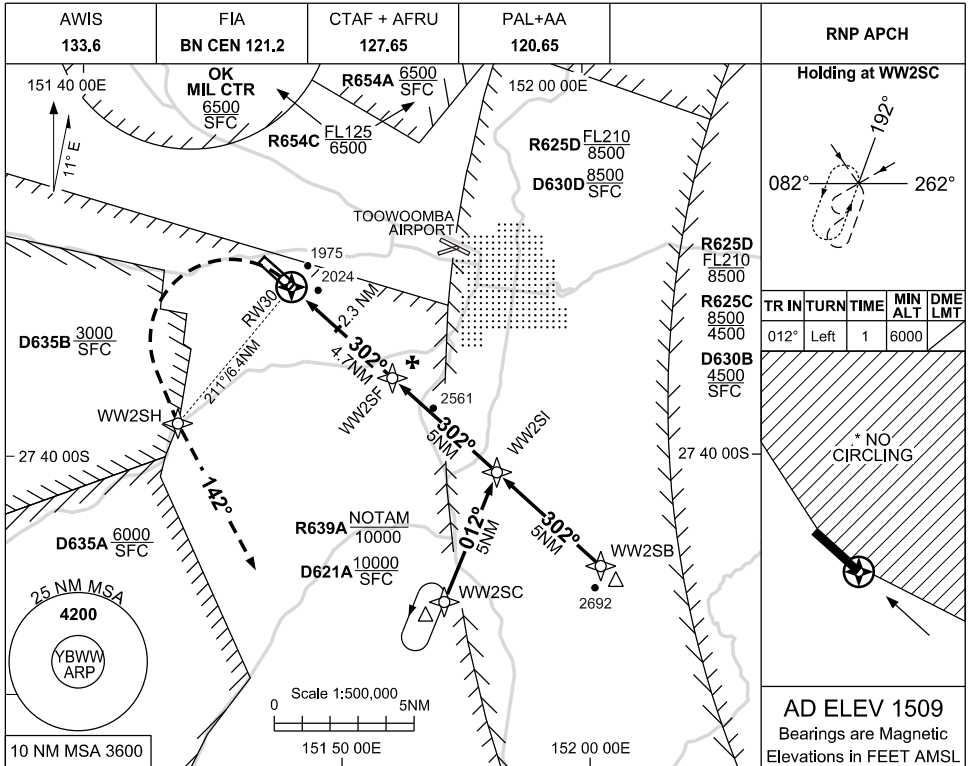

23 MAR 2023

USE QNH
BRISBANE WEST WELLCAMP, QLD (YBWW)

RNP RWY 30

1. MAX IAS HOLDING, INITIAL & MAP : 210KT.
- *2. NO CIRCLING EAST OF RWY 12/30.
3. PRD OPR HR VIA NOTAM EXCEPT D635AB: HJ

CATEGORY	A	B	C	D
LNAV	2270 (761 - 4.2)			
CIRCLING *	2430 (921 - 2.4)		NOT AUTHORISED	
ALTERNATE	(1421 - 4.4)		(1611 - 6.0)	(1611 - 7.0)

Changes: PROFILE DEPICTION, Editorial.

BWWGN03-174