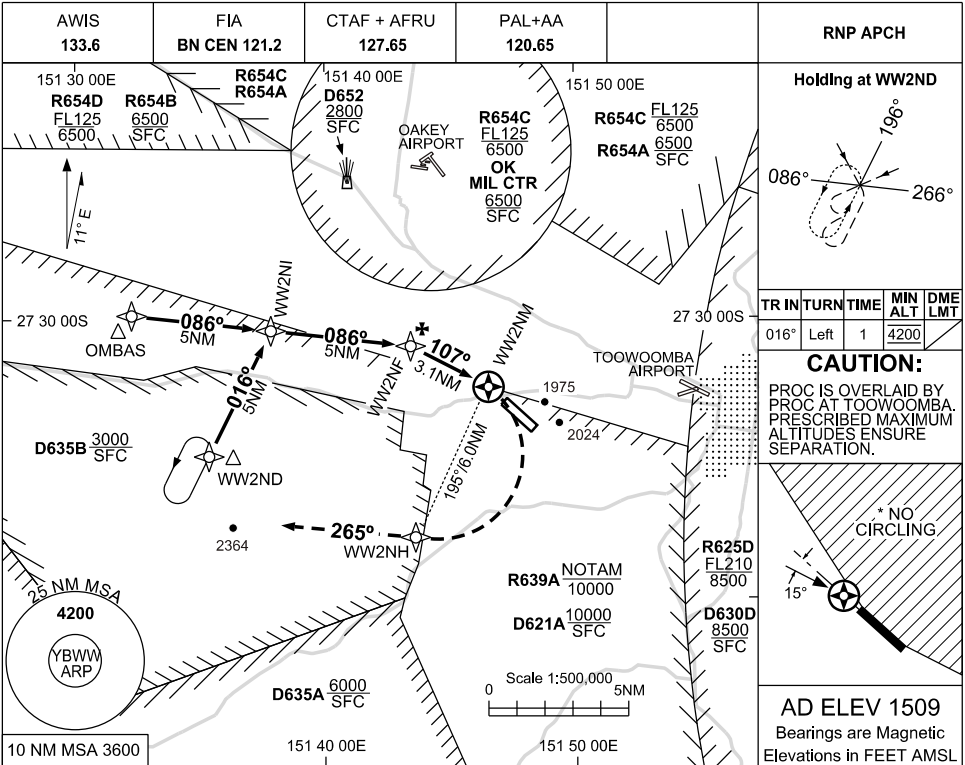

16 JUN 2022

USE QNH
BRISBANE WEST WELLCAMP, QLD (YBWW)

RNP Z RWY 12

NM TO NEXT WPT	4.7	4	3	2	1	WW2NF	2	1.2	WW2NM				
ALT (3° APCH PATH)	4200	3980	3660	3340	3020	2700	2360	2120					

NOTES

- MAX IAS HOLDING INITIAL & MAP : 210KT.
- NO CIRCLING EAST OF RWY 12/30.
- PRD OPR HR VIA NOTAM EXCEPT D652: H24 D635AB: HJ

CATEGORY	A	B	C	D
LNAV	2120 (684 - 3.8)		2120 (684 - 5.0)	NOT AUTHORISED
CIRCLING *	2430 (921 - 2.4)		NOT AUTHORISED	
ALTERNATE	(1421 - 4.4)		(1611 - 6.0)	

Changes: R654ABCD, OK MIL CTR

BWWGN02-171