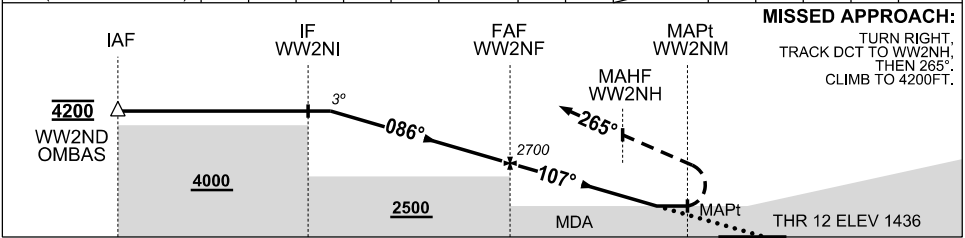

16 JUN 2022

USE QNH
BRISBANE WEST WELLCAMP, QLD (YBWW)

RNP Z RWY 12

NM TO NEXT WPT	4.7	4	3	2	1	WW2NF	2	1.2	WW2NM				
ALT (3° APCH PATH)	4200	3980	3660	3340	3020	2700	2360	2120					

NOTES

- MAX IAS HOLDING INITIAL & MAP : 210KT.
- NO CIRCLING EAST OF RWY 12/30.
- PRD OPR HR VIA NOTAM EXCEPT D652: H24 D635AB: HJ

CATEGORY	A	B	C	D
LNAV	2120 (684 - 3.8)		2120 (684 - 5.0)	NOT AUTHORISED
CIRCLING *	2430 (921 - 2.4)		NOT AUTHORISED	
ALTERNATE	(1421 - 4.4)		(1611 - 6.0)	

Changes: R654ABCD, OK MIL CTR

BWWGN02-171