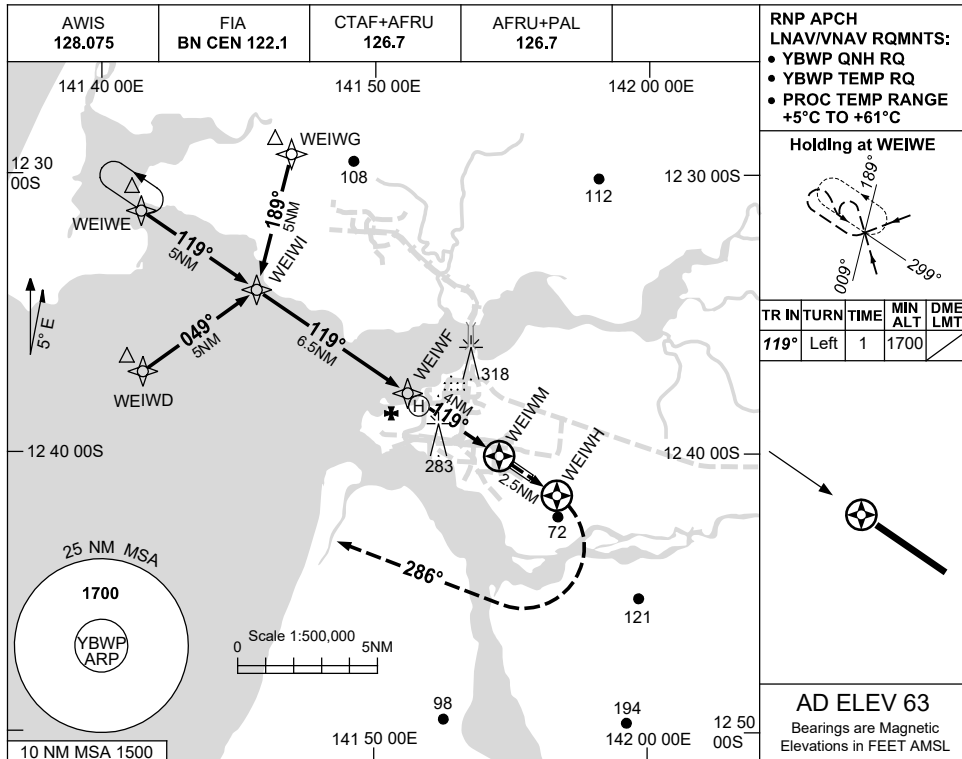

USE QNH

RNP RWY 12
WEIPA, QLD (YBWP)

24 MAR 2022

RNP APCH
LNAV/VNAV RQMNTS:
• YBWP QNH RQ
• YBWP TEMP RQ
• PROC TEMP RANGE
+5°C TO +61°C

TR IN	TURN	TIME	MIN ALT	DME LMT
119°	Left	1	1700	

AD ELEV 63
Bearings are Magnetic
Elevations in FEET AMSL

NM TO NEXT WPT	0.5	WEIWF	3	2	1.1	0.6	WEIWM						
ALT (3° APCH PATH)	1700	1530	1210	890	590	430							

MISSED APPROACH:
TRACK DCT TO WEIWH.
THEN TURN RIGHT,
TRACK 286°.
CLIMB TO 1700FT.

NOTES

CATEGORY	A	B	C	D
LNAV/VNAV	430 (373-2.1)			
LNAV	590 (533-3.0)			
CIRCLING	740 (677-2.4)	830 (767-4.0)	860 (797-5.0)	
ALTERNATE	(1177-4.4)	(1267-6.0)	(1297-7.0)	