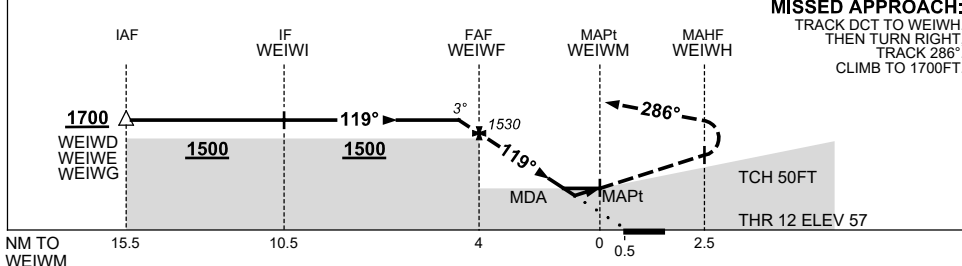

USE QNH

RNP RWY 12
WEIPA, QLD (YBWP)

24 MAR 2022

RNP APCH
LNAV/VNAV RQMNTS:
• YBWP QNH RQ
• YBWP TEMP RQ
• PROC TEMP RANGE
+5°C TO +61°C

TR IN	TURN	TIME	MIN ALT	DME LMT
119°	Left	1	1700	

AD ELEV 63
Bearings are Magnetic
Elevations in FEET AMSL

NM TO NEXT WPT	0.5	WEIWF	3	2	1.1	0.6	WEIWM						
ALT (3° APCH PATH)	1700	1530	1210	890	590	430							

MISSED APPROACH:
TRACK DCT TO WEIWH.
THEN TURN RIGHT,
TRACK 286°.
CLIMB TO 1700FT.

NOTES

CATEGORY	A	B	C	D
LNAV/VNAV	430 (373-2.1)			
LNAV	590 (533-3.0)			
CIRCLING	740 (677-2.4)	830 (767-4.0)	860 (797-5.0)	
ALTERNATE	(1177-4.4)	(1267-6.0)	(1297-7.0)	

1. MAX IAS:
INITIAL : 210KT.

Changes: CHART TITLE, PBN SPECIFICATION BOX.

BWPGN01-170