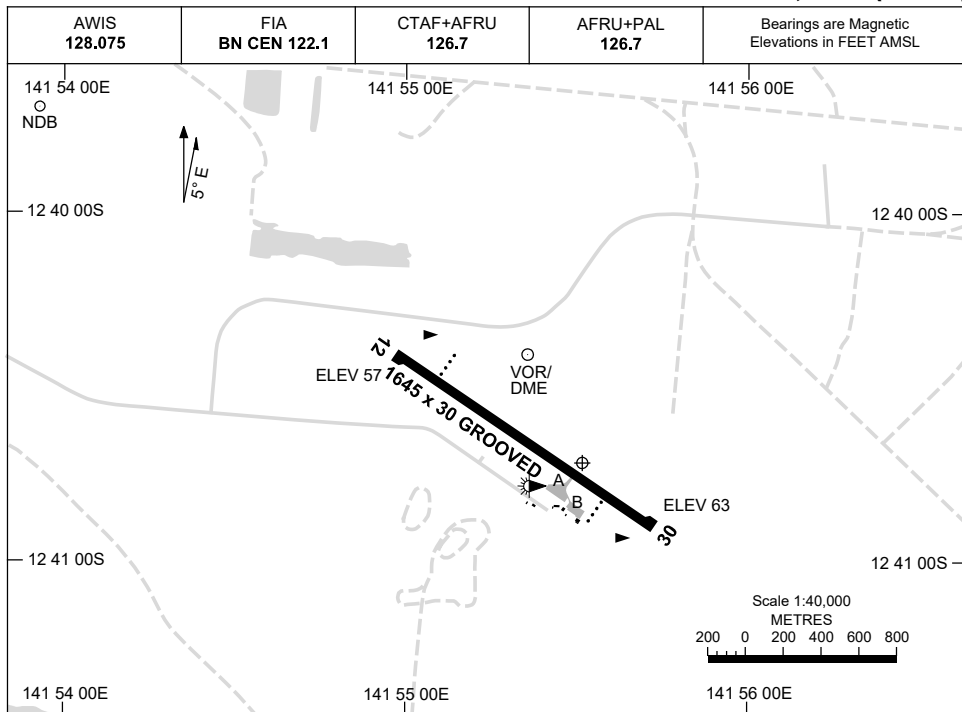

1 DEC 2022

AD ELEV 63  
12 40 43S 141 55 31E

AERODROME CHART  
**WEIPA, QLD (YBWP)**

	<b>AERODROME LIGHTING</b>
<b>RWY</b>	TAXIWAY : BLUE EDGE RL : AFRU+PAL 126.7, SDBY (15 SEC)
<b>12</b> <sup>119</sup>	PAPI 3.0° 45FT LIRL PTBL
<sup>299</sup> <b>30</b>	PAPI 3.0° 46FT LIRL PTBL

**NOTES**

1. FIA FREQ 122.1 AVBL ON GROUND.
2. AWIS REQUIRES 1 SEC PULSE TO ACTIVATE.
3. RWY 12/30 PTBL LIGHTING AVBL DRG EMERG ONLY WITH 2 HR PN.

Changes: TWY A AND B ADDED.

BWPAD01-173