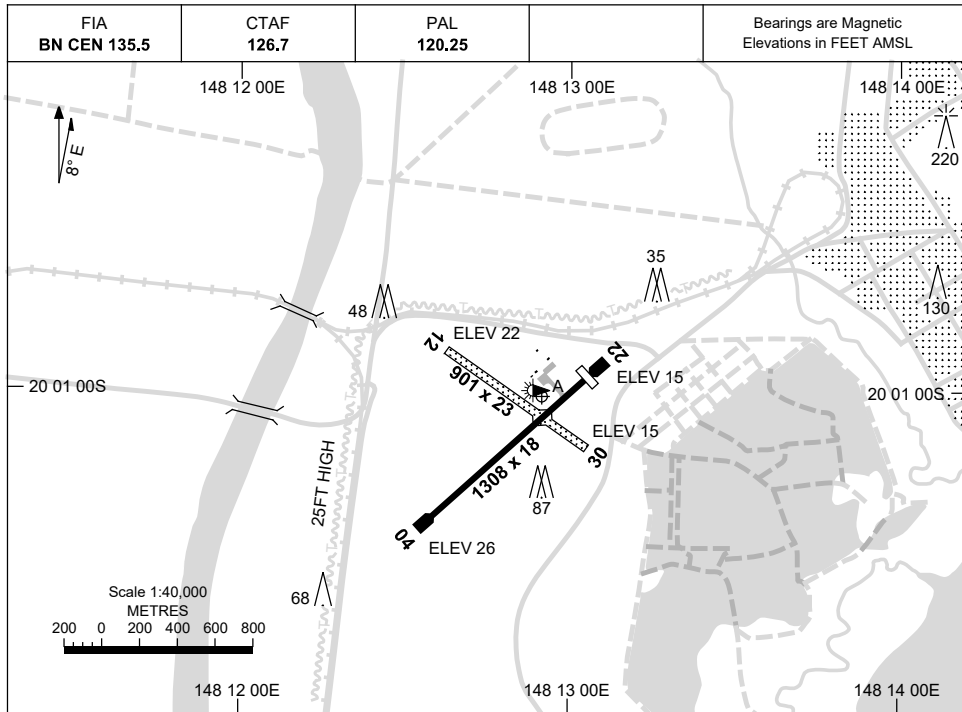

8 SEP 2022

AD ELEV 26
20 01 04S 148 12 55E

AERODROME CHART
BOWEN, QLD (YBWN)

AERODROME LIGHTING	
RWY	TAXIWAY : BLUE EDGE RL : PAL 120.25, SDBY (18 SEC)
04 <small>040</small>	LIRL
<small>220</small> 22	LIRL
12 <small>118</small>	LIRL
<small>298</small> 30	LIRL

NOTES

1. FIA FREQ 135.5 AVBL CIRCUIT AREA.

Changes: TWY A LABEL.

BWNAD01-172