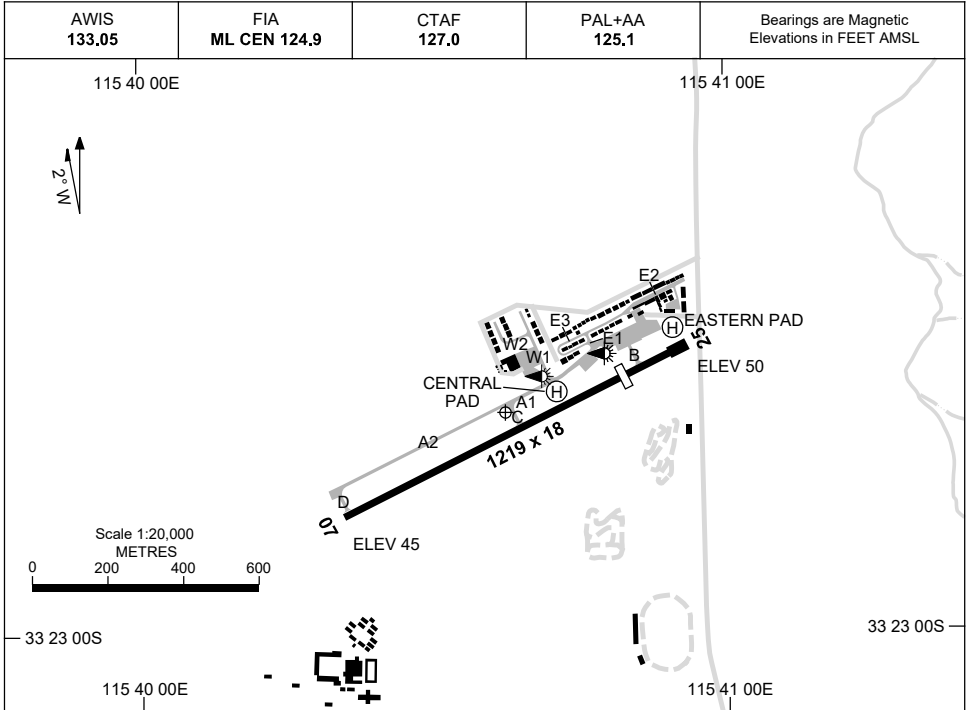

15 JUN 2023

AD ELEV 53
33 22 41S 115 40 37E

AERODROME CHART
BUNBURY, WA (YBUN)

	AERODROME LIGHTING
RWY	TAXIWAY : BLUE EDGE TWY A1, A2, B, C, D RL : PAL+AA 125.1 , SDBY (28 SEC)
07 ⁰⁶⁶	LIRL
²⁴⁶ 25	LIRL

NOTES