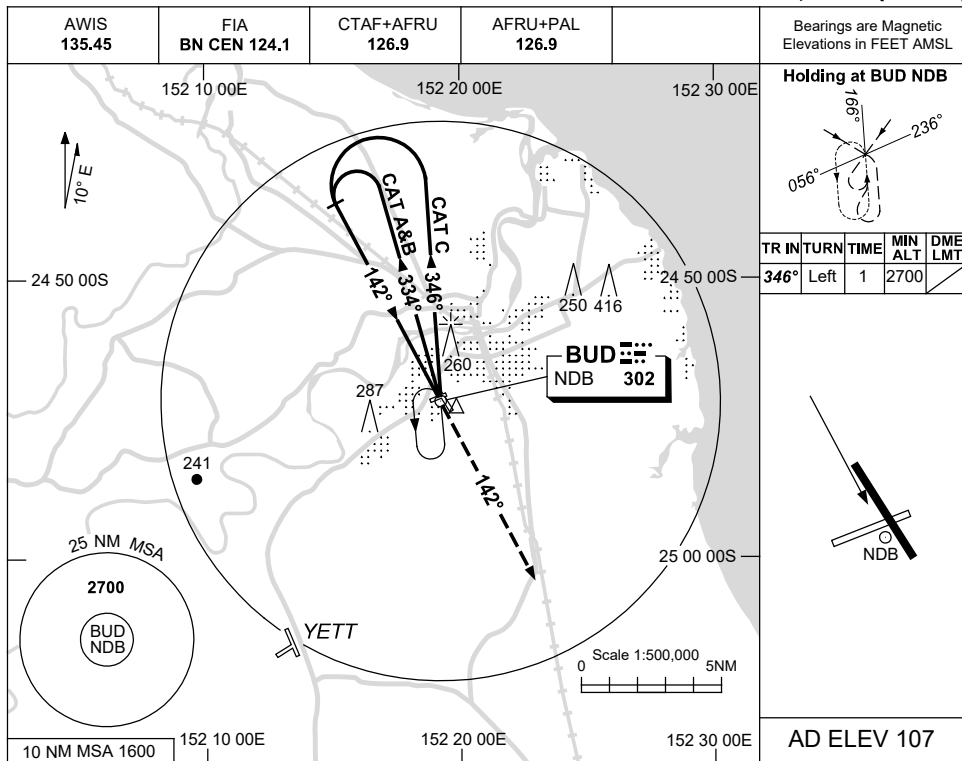

USE QNH

NDB RWY 14

21 MAR 2024

BUNDABERG, QLD (YBUD)

DME DIST	NOT APPLICABLE									
ALT										

NOTES

- MAX IAS:
INITIAL : 210KT.

CATEGORY	A	B	C	D
S-I NDB	660 (553-3.1)			NOT APPLICABLE
CIRCLING	700 (593-2.4)	830 (723-4.0)		
ALTERNATE	(1093-4.4)	(1223-6.0)		

Changes: GLIDING SYMBOL REMOVED, Editorial.

BUDNB01-178