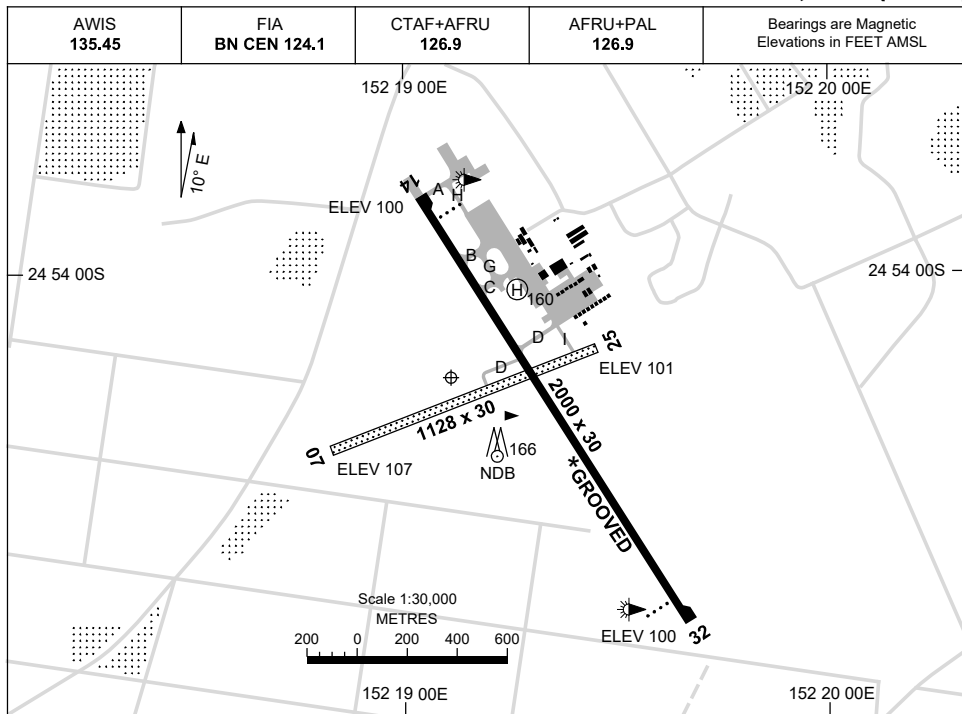

1 DEC 2022

AD ELEV 107
24 54 14S 152 19 07E

AERODROME CHART
BUNDABERG, QLD (YBUD)

RWY		AERODROME LIGHTING
		TAXIWAY : GREEN CENTRELINE RL : AFRU+PAL 126.9 , SDBY (15 SEC)
14 ¹³⁸		PAPI 3.0° 55FT LIRL
³¹⁸ 32		PAPI 3.0° 53FT LIRL
07 ⁰⁵⁹		NIL
²³⁹ 25		NIL

NOTES

1. RL AND TWY LGT AVBL HN ONLY.
2. GLIDER FLYING OPS FROM ELLIOTT FIELD 200°M/10NM. WINCH LAUNCH TO A030.
- * 3. RWY GROOVED - 30M WIDE.

Changes: ABN DCMSD AND NOTES.

BUDAD01-173