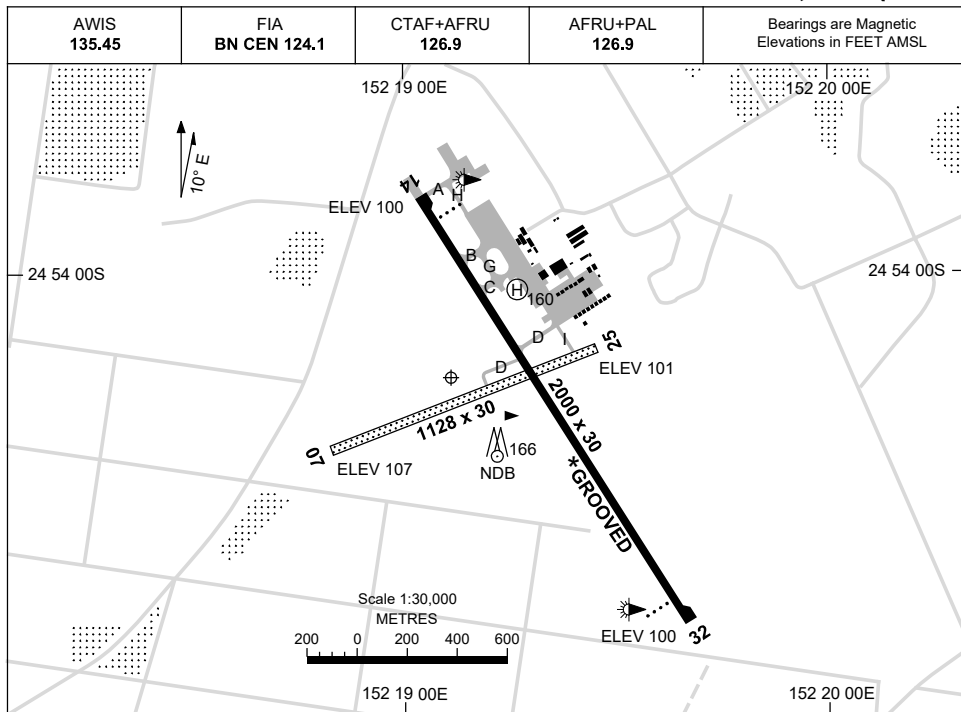

1 DEC 2022

AD ELEV 107
24 54 14S 152 19 07E

AERODROME CHART
BUNDABERG, QLD (YBUD)

RWY		AERODROME LIGHTING
		TAXIWAY : GREEN CENTRELINE RL : AFRU+PAL 126.9 , SDBY (15 SEC)
14 ¹³⁸		PAPI 3.0° 55FT LIRL
³¹⁸ 32		PAPI 3.0° 53FT LIRL
07 ⁰⁵⁹		NIL
²³⁹ 25		NIL

NOTES

1. RL AND TWY LGT AVBL HN ONLY.
2. GLIDER FLYING OPS FROM ELLIOTT FIELD 200°M/10NM. WINCH LAUNCH TO A030.
- * 3. RWY GROOVED - 30M WIDE.

Changes: ABN DCMSD AND NOTES.

BUDAD01-173