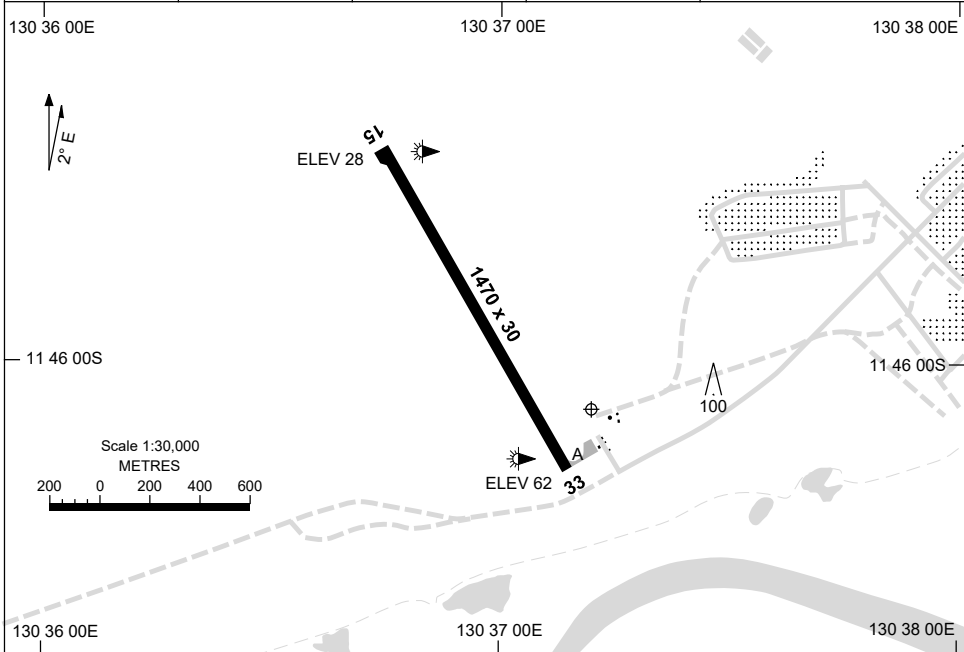

23 MAR 2023

AD ELEV 67
11 46 09S 130 37 11E

AERODROME CHART
BATHURST ISLAND, NT (YBTI)

FIA BN CEN 118.15	CTAF+AFRU 126.5		Bearings are Magnetic Elevations in FEET AMSL
-----------------------------	---------------------------	--	--

	AERODROME LIGHTING	
RWY	RL : PTBL IN EMERG (PH) ARO 0407 979 325 : EMERG 0427 451 735	
15 ¹⁴⁸	NIL	
³²⁸ 33	NIL	

NOTES

1. FIA FREQ 118.15 AVBL IN CIRCUIT AREA.

Changes: TWY A ADDED AND NOTE 1 DELETED.

BTIAD01-174