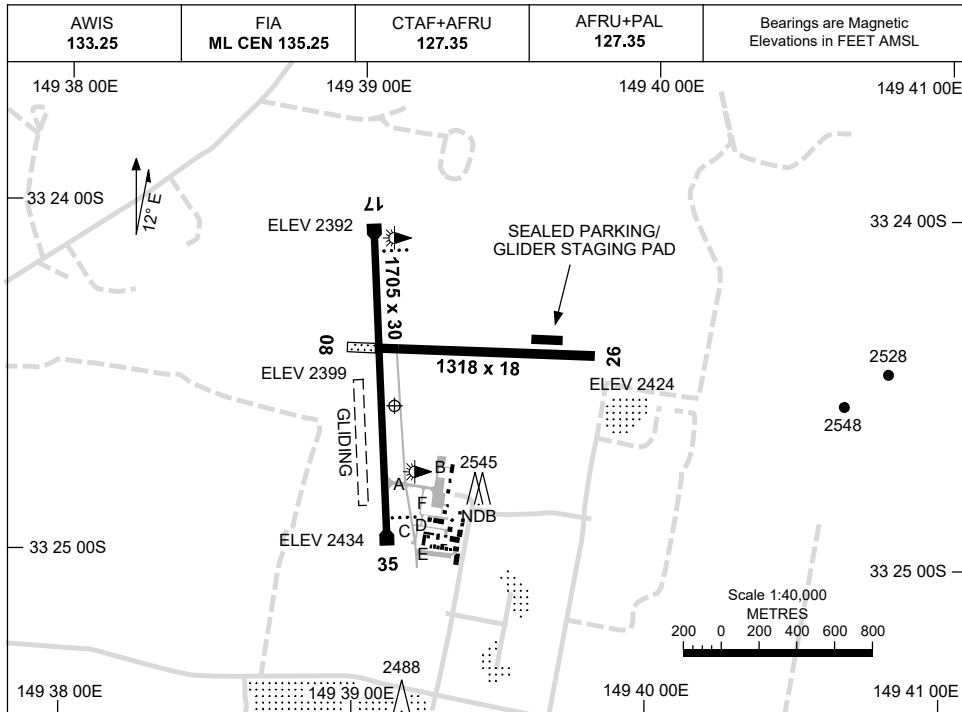

30 NOV 2023

AD ELEV 2435
33 24 34S 149 39 07E

AERODROME CHART
BATHURST, NSW (YBTH)

AERODROME LIGHTING	
RWY	TAXIWAY : GREEN CENTRELINE RL : AFRU+PAL 127.35 , SDBY (1 MINUTE)
17 ¹⁶⁴	PAPI 3.0° 41.5FT LIRL
³⁴⁴ 35	PAPI RIGHT SIDE 3.0° 41.5FT LIRL
08 ⁰⁷⁹	NIL
²⁵⁹ 26	NIL

NOTES

Changes: WDI REMOVED.

BTHAD01-177