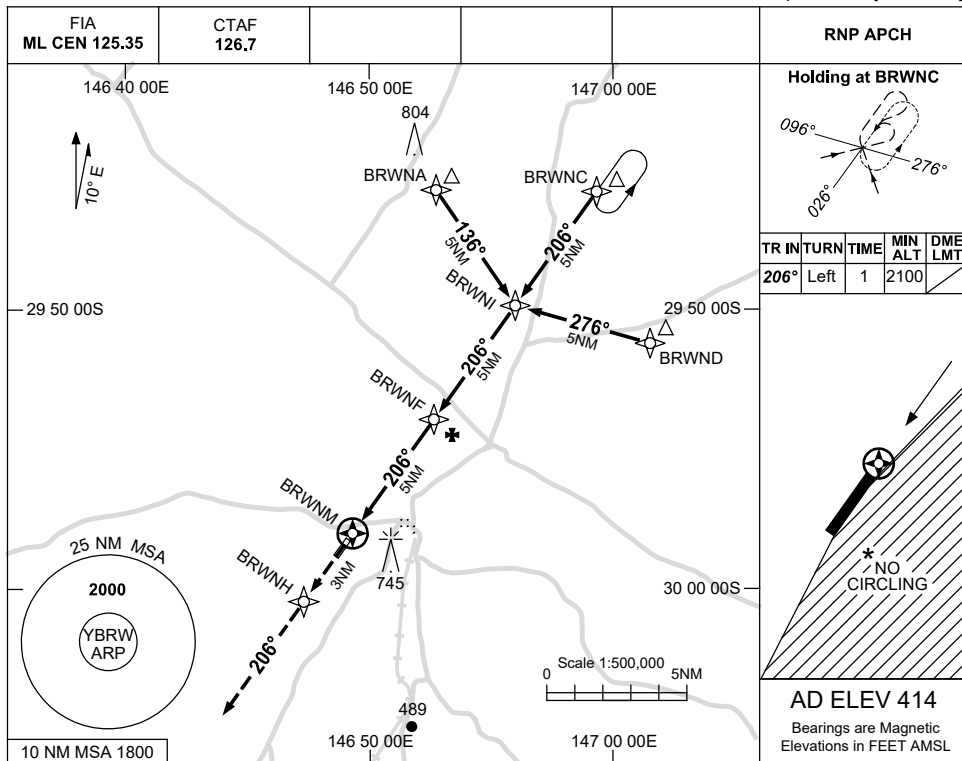

USE QNH

RNP RWY 21

1 DEC 2022

BREWARRINA, NSW (YBRW)

NOTES

*1. NO CIRCLING EAST OF RWY 03/21.

CATEGORY	A	B	C	D
LNAV	940 (571-3.2)			NOT APPLICABLE
CIRCLING *	1040 (626-2.4)		1140 (726-4.0)	
ALTERNATE	(1126-4.4)		(1226-6.0)	

Changes: CHART TITLE, PBN SPECIFICATION BOX.

BRWGN01-173