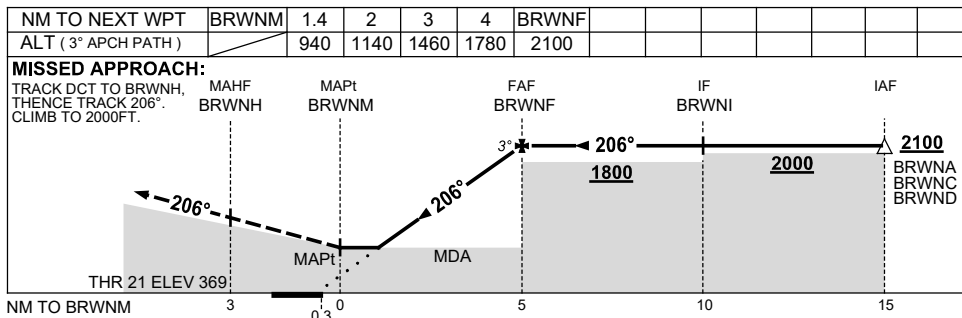

USE QNH

RNP RWY 21

1 DEC 2022

BREWARRINA, NSW (YBRW)

NOTES

*1. NO CIRCLING EAST OF RWY 03/21.

CATEGORY	A	B	C	D
LNAV	940 (571-3.2)			NOT APPLICABLE
CIRCLING *	1040 (626-2.4)		1140 (726-4.0)	
ALTERNATE	(1126-4.4)		(1226-6.0)	

Changes: CHART TITLE, PBN SPECIFICATION BOX.

BRWGN01-173