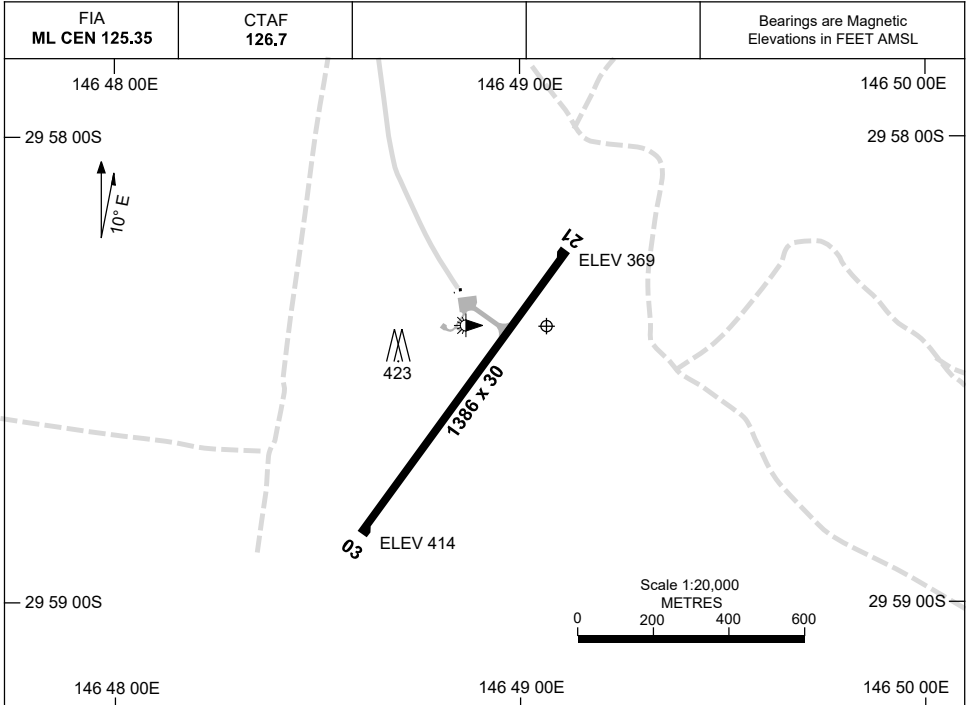

17 JUN 2021

AD ELEV 414
29 58 26S 146 49 00E

AERODROME CHART
BREWARRINA, NSW (YBRW)

RWY	AERODROME LIGHTING	
	TAXIWAY : GREEN CENTRELINE RL : MAN , PN. (ARO PHONE 0427 392 101)	
03 <small>026</small>	LIRL	
<small>206</small> 21	LIRL	

NOTES

1. FIA FREQ 125.35 AVBL CIRCUIT AREA.