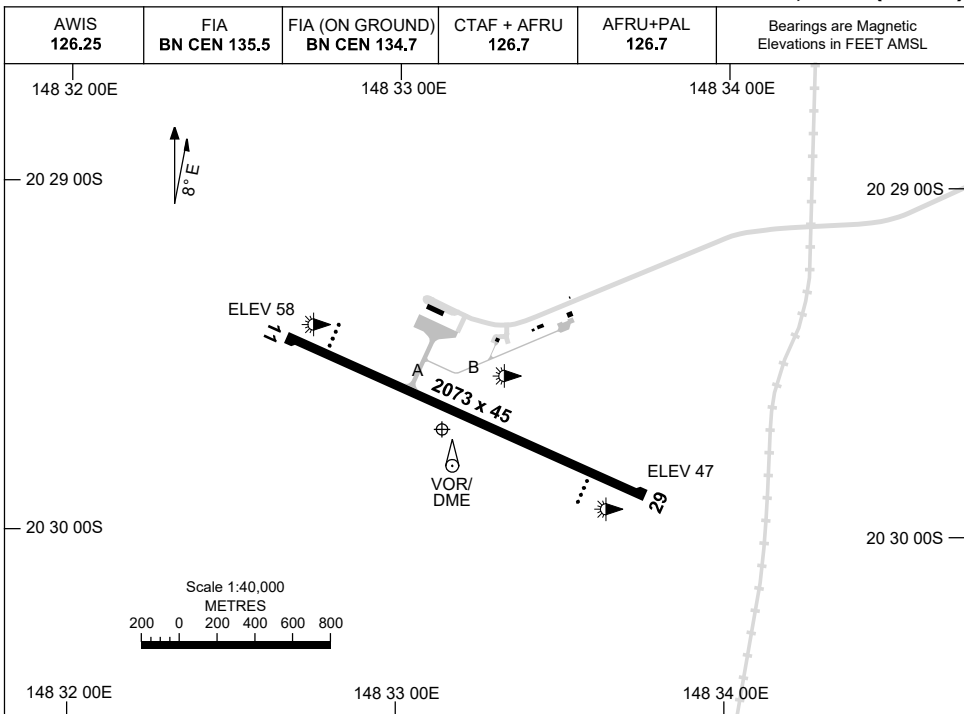

AD ELEV 82 AERODROME CHART
21 MAY 2020 20 29 42S 148 33 08E **PROSERPINE/WHITSUNDAY COAST, QLD (YBPN)**

	AERODROME LIGHTING
RWY	TAXIWAY : GREEN CENTRELINE RL : AFRU+PAL 126.7 , SDBY (15 SEC)
11 <small>106</small>	PAPI 3.0° 50FT LIRL RTIL
<small>286</small> 29	PAPI 3.0° 50FT LIRL

NOTES

Changes: 142FT OBST REMOVED, COORD FMT. BPNAD01-163