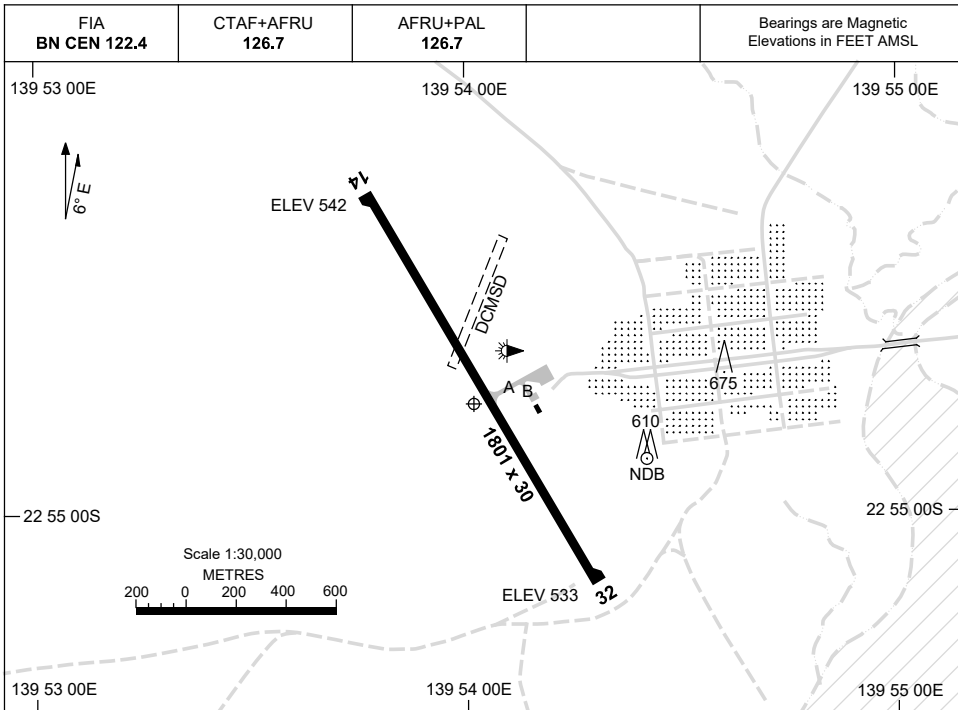

8 SEP 2022

AD ELEV 542
22 54 48S 139 53 59E

AERODROME CHART
BOULIA, QLD (YBOU)

	AERODROME LIGHTING
RWY	TAXIWAY : BLUE EDGE RL : AFRU+PAL 126.7 , SDBY (MAN ACT).
14 ¹⁴³ 323 32	LIRL LIRL

NOTES

1. FIA FREQ 122.4 AVBL FL135.

Changes: ARP LOCATION, SDBY PWR, Editorial.

BOUAD01-172